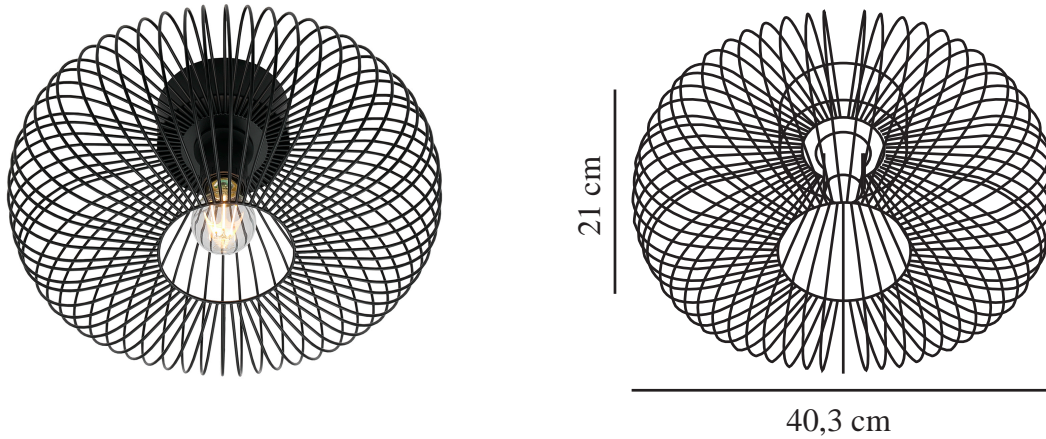

# BERONI | CEILING LIGHT | BLACK

2412336003

nordlux®

Voltage (V): 220-240 Volt  
IP degree: IP20  
Maximum bulb wattage (W): 60 W  
Class (Class 1, Class 2, Class 3):  
Class 2 (Double isolated)  
Socket type: E27  
Parallel connection: False

Height (cm): 15  
Width (cm): 40.3  
Shade Diameter (cm): 40.3  
Length (cm): 40.3

EAN: 5704924018473  
TUN: 2378784  
Item Number: 2412336003

Pcs Per Master Carton: 3  
Sales Box Height (cm): 26  
Sales Box Width(cm): 45  
Sales Box Depth (cm): 45  
Sales Box Volume m<sup>3</sup> : 0.0526  
Product net weight (kg): 1.74

Primary material: Metal  
Secondary material: Plastic  
Colour: Black

- Minimalist, yet industrial design.
- Create your own design expression with a decorative bulb

The Beroni ceiling light has a distinct and minimalist design that creates a fascinating light and shadow play. The curved metal wires create an open and airy look, where you can create your own design expression by adding a decorative bulb.