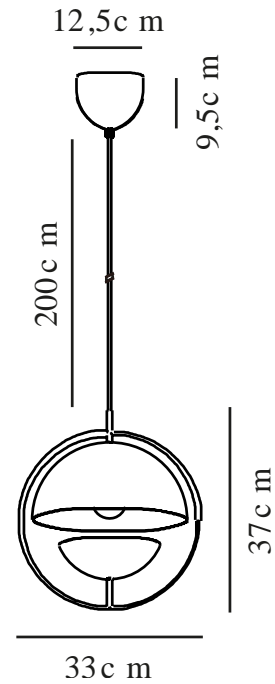

TAVIA | PENDANT | WHITE

2412353001

nordlux®

Voltage (V): 220-240 Volt
IP degree: IP20
Maximum bulb wattage (W): 40W
Class (Class 1, Class 2, Class 3):
Class 2 (Double isolated)
Socket type: E27
Parallel connection: False

Height (cm): 37
Shade Diameter (cm): 28
Length (cm): 33
EAN: 5704924018480
TUN: 2378747
Item Number: 2412353001
Pcs Per Master Carton: 2

Sales Box Height (cm): 40
Sales Box Width(cm): 35
Sales Box Depth (cm): 30
Sales Box Volume m³: 0.042
Product net weight (kg): 1.61

Primary material: Metal
Secondary material: Plastic
Colour of the cable: White
Length of the cable (cm): 200
Surface material of the cable:
Textile
Is the cable replaceable: False
Colour: White

- Minimalist design with a glamorous touch
- Beautiful mix of matte shades and shiny brass

The Tavia pendant has a decorative design that is both minimalist and glamorous. The two round shades sit opposite each other with an elegant brass ring around them. Provides a cosy, diffused light.