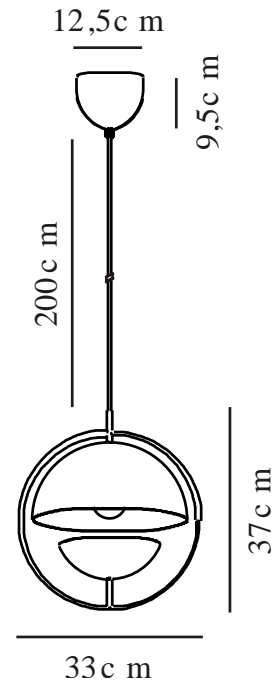

TAVIA | PENDANT | BLACK

2412353003

nordlux®

Voltage (V): 220-240 Volt
IP degree: IP20
Maximum bulb wattage (W): 40W
Class (Class 1, Class 2, Class 3):
Class 2 (Double isolated)
Socket type: E27
Parallel connection: False

Height (cm): 37
Shade Diameter (cm): 28
Length (cm): 33
EAN: 5704924018497
TUN: 2378746
Item Number: 2412353003
Pcs Per Master Carton: 2

Sales Box Height (cm): 40
Sales Box Width(cm): 35
Sales Box Depth (cm): 30
Sales Box Volume m³: 0.042
Product net weight (kg): 1.61

Primary material: Metal
Secondary material: Plastic
Colour of the cable: Black
Length of the cable (cm): 200
Surface material of the cable:
Textile
Is the cable replaceable: False
Colour: Black

- Minimalist design with a glamorous touch
- Beautiful mix of matte shades and shiny brass

The Tavia pendant has a decorative design that is both minimalist and glamorous. The two round shades sit opposite each other with an elegant brass ring around them. Provides a cosy, diffused light.