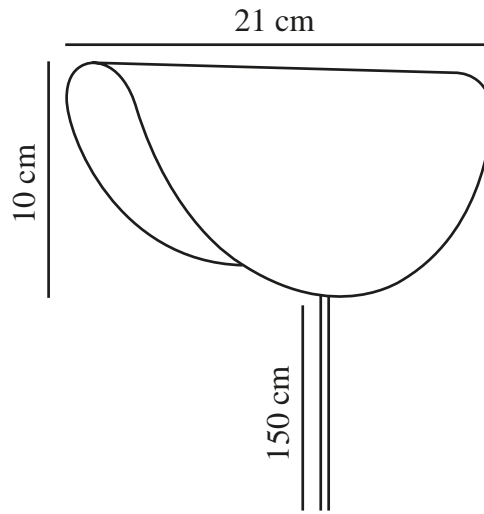

MODEL 2110 | WALL LIGHT | WHITE

2412401001

nordlux®

Voltage (V): 220-240 Volt
IP degree: IP20
Maximum bulb wattage (W): 25
Class (Class 1, Class 2, Class 3):
Class 2 (Double isolated)
Socket type: E14
Switch placement: On the cable
Parallel connection: False

Height (cm): 10
Width (cm): 21
Length (cm): 21
EAN: 5704924018527
TUN: 2378777
Item Number: 2412401001
Pcs Per Master Carton: 3

Sales Box Height (cm): 24
Sales Box Width(cm): 12.5
Sales Box Depth (cm): 9
Sales Box Volume m³ : 0.0027
Product net weight (kg): 0.383

Primary material: Metal
Secondary material: Plastic
Colour of the cable: White
Length of the cable (cm): 150
Surface material of the cable:
Plastic
Is the cable replaceable: False
Colour: White

- Simple retro style
- Can be mounted either upwards or downwards
- Pleasant, indirect light

Model 2110 is a small and classic wall lamp with retro vibes. With its curved, taco-like shape, Model 2110 can be mounted either upwards or downwards, offering a pleasant, indirect lighting.