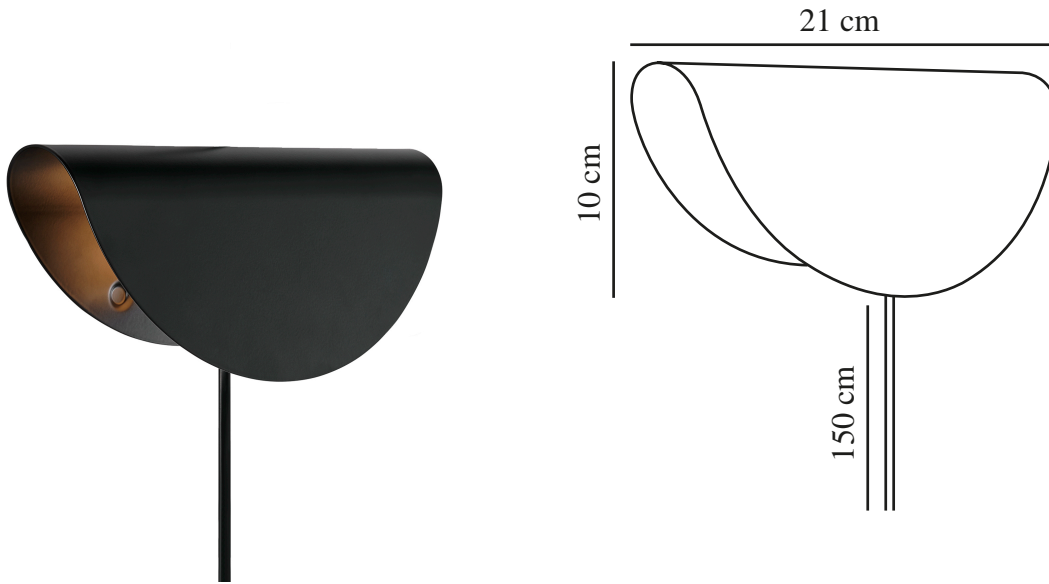

MODEL 2110 | WALL LIGHT | BLACK

2412401003

nordlux®

Voltage (V): 220-240 Volt
IP degree: IP20
Maximum bulb wattage (W): 25
Class (Class 1, Class 2, Class 3):
Class 2 (Double isolated)
Socket type: E14
Switch placement: On the cable
Parallel connection: False

Height (cm): 10
Width (cm): 21
Length (cm): 21
EAN: 5704924018534
TUN: 2378775
Item Number: 2412401003
Pcs Per Master Carton: 3

Sales Box Height (cm): 24
Sales Box Width(cm): 12.5
Sales Box Depth (cm): 9
Sales Box Volume m³ : 0.0027
Product net weight (kg): 0.383

Primary material: Metal
Secondary material: Plastic
Colour of the cable: Black
Length of the cable (cm): 150
Surface material of the cable:
Plastic
Is the cable replaceable: False
Colour: Black

- Simple retro style
- Can be mounted either upwards or downwards
- Pleasant, indirect light

Model 2110 is a small and classic wall lamp with retro vibes. With its curved, taco-like shape, Model 2110 can be mounted either upwards or downwards, offering a pleasant, indirect lighting.