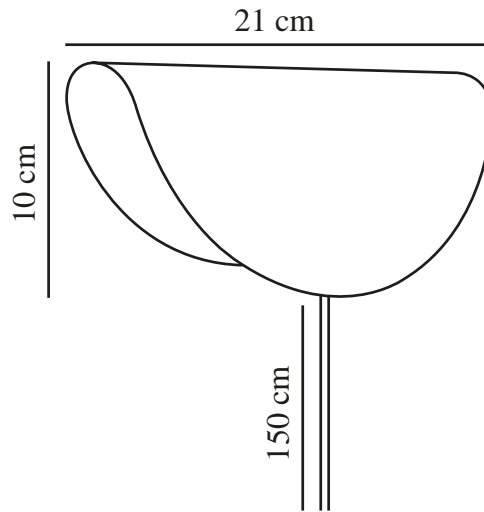

MODEL 2110 | WALL LIGHT | BEIGE

2412401009

nordlux®

Voltage (V): 220-240 Volt
IP degree: IP20
Maximum bulb wattage (W): 25
Class (Class 1, Class 2, Class 3):
Class 2 (Double isolated)
Socket type: E14
Switch placement: On the cable
Parallel connection: False

Height (cm): 10
Width (cm): 21
Length (cm): 21
EAN: 5704924018558
TUN: 2378774
Item Number: 2412401009
Pcs Per Master Carton: 3

Sales Box Height (cm): 24
Sales Box Width(cm): 12.5
Sales Box Depth (cm): 9
Sales Box Volume m³ : 0.0027
Product net weight (kg): 0.383

Primary material: Metal
Secondary material: Plastic
Colour of the cable: White
Length of the cable (cm): 150
Surface material of the cable:
Plastic
Is the cable replaceable: False
Colour: Beige

- Simple retro style
- Can be mounted either upwards or downwards
- Pleasant, indirect light

Model 2110 is a small and classic wall lamp with retro vibes. With its curved, taco-like shape, Model 2110 can be mounted either upwards or downwards, offering a pleasant, indirect lighting.