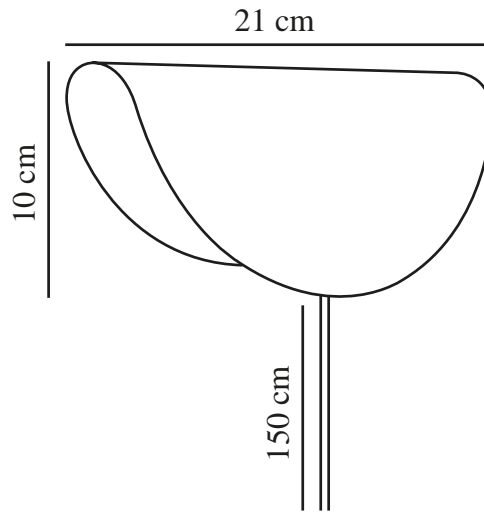

MODEL 2110 | WALL LIGHT | GREEN

2412401023

nordlux®

Voltage (V): 220-240 Volt
IP degree: IP20
Maximum bulb wattage (W): 25
Class (Class 1, Class 2, Class 3):
Class 2 (Double isolated)
Socket type: E14
Switch placement: On the cable
Parallel connection: False

Height (cm): 10
Width (cm): 21
Length (cm): 21
EAN: 5704924018541
TUN: 2378776
Item Number: 2412401023
Pcs Per Master Carton: 3

Sales Box Height (cm): 24
Sales Box Width(cm): 12.5
Sales Box Depth (cm): 9
Sales Box Volume m³ : 0.0027
Product net weight (kg): 0.383

Primary material: Metal
Secondary material: Plastic
Colour of the cable: White
Length of the cable (cm): 150
Surface material of the cable:
Plastic
Is the cable replaceable: False
Colour: Green

- Simple retro style
- Can be mounted either upwards or downwards
- Pleasant, indirect light

Model 2110 is a small and classic wall lamp with retro vibes. With its curved, taco-like shape, Model 2110 can be mounted either upwards or downwards, offering a pleasant, indirect lighting.