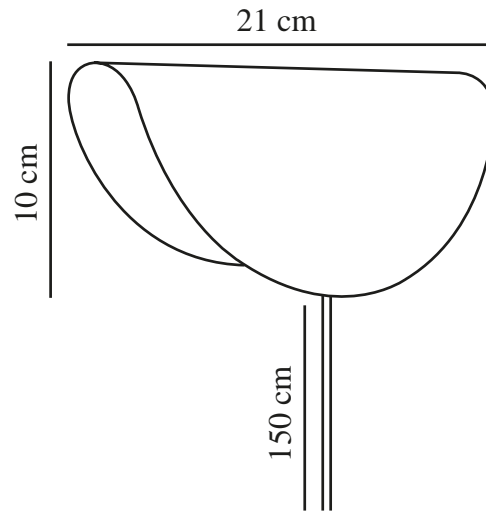

# MODEL 2110 | WALL LIGHT | GREEN

2412401023

nordlux®

Voltage (V): 220-240 Volt  
IP degree: IP20  
Maximum bulb wattage (W): 25  
Class (Class 1, Class 2, Class 3):  
Class 2 (Double isolated)  
Socket type: E14  
Switch placement: On the cable  
Parallel connection: False

Height (cm): 10  
Width (cm): 21  
Length (cm): 21  
EAN: 5704924018541  
TUN: 2378776  
Item Number: 2412401023  
Pcs Per Master Carton: 3

Sales Box Height (cm): 24  
Sales Box Width (cm): 12.5  
Sales Box Depth (cm): 9  
Sales Box Volume m<sup>3</sup>: 0.0027  
Product net weight (kg): 0.383

Primary material: Metal  
Secondary material: Plastic  
Colour of the cable: White  
Length of the cable (cm): 150  
Surface material of the cable:  
Plastic  
Is the cable replaceable: False  
Colour: Green

- Simple retro style
- Can be mounted either upwards or downwards
- Pleasant, indirect light

Model 2110 is a small and classic wall lamp with retro vibes. With its curved, taco-like shape, Model 2110 can be mounted either upwards or downwards, offering a pleasant, indirect lighting.