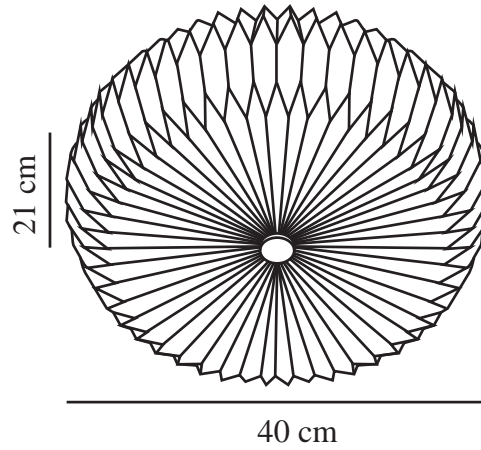

BELLOY 40 | CEILING LIGHT | WHITE

2412456001

nordlux®

Voltage (V): 220-240 Volt
IP degree: IP20
Maximum bulb wattage (W): 2X25
Class (Class 1, Class 2, Class 3):
Class 2 (Double isolated)
Socket type: E27
Parallel connection: False

Height (cm): 21
Width (cm): 40
Shade Diameter (cm): 40
Length (cm): 40
EAN: 5704924018565
TUN: 2378782
Item Number: 2412456001

Pcs Per Master Carton: 3
Sales Box Height (cm): 17
Sales Box Width(cm): 20
Sales Box Depth (cm): 15.5
Sales Box Volume m³ : 0.0053
Product net weight (kg): 0.712

Primary material: Paper
Secondary material: Metal
Colour: White

- Retro pleated design
- Provides a soft, diffused light
- Easy mounting of shade with magnets

The beautiful retro pleated design of Belloy will add a touch of classic charm to any room. Hang Belloy on the wall or on the ceiling to create an elegant and soft look. The shade ensures a gentle and soothing light, making it the perfect choice for creating a cosy atmosphere in your home.