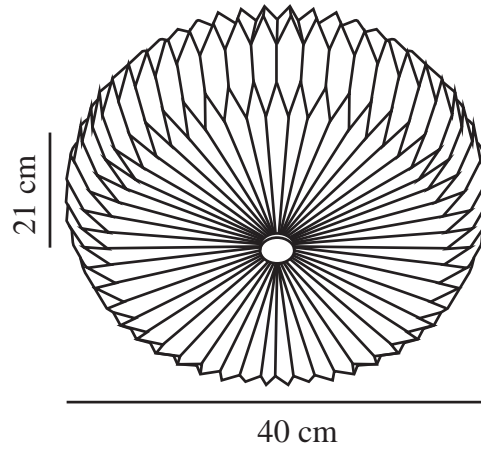

BELLOY 40 | CEILING LIGHT | WHITE

2412456001

nordlux®

Voltage (V): 220-240 Volt
IP degree: IP20
Maximum bulb wattage (W): 2X25
Class (Class 1, Class 2, Class 3):
Class 2 (Double isolated)
Socket type: E27
Parallel connection: False

Height (cm): 21
Width (cm): 40
Shade Diameter (cm): 40
Length (cm): 40
EAN: 5704924018565
TUN: 2378782
Item Number: 2412456001

Pcs Per Master Carton: 3
Sales Box Height (cm): 17
Sales Box Width(cm): 20
Sales Box Depth (cm): 15.5
Sales Box Volume m³ : 0.0053
Product net weight (kg): 0.712

Primary material: Paper
Secondary material: Metal
Colour: White

- Retro pleated design • Provides a soft, diffused light
- Easy mounting of shade with magnets

The beautiful retro pleated design of Belloy will add a touch of classic charm to any room. Hang Belloy on the wall or on the ceiling to create an elegant and soft look. The shade ensures a gentle and soothing light, making it the perfect choice for creating a cosy atmosphere in your home.