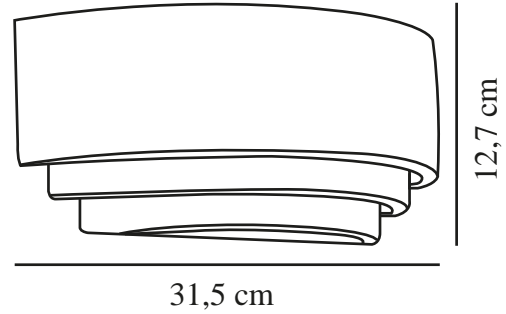

# LANCIO OBLONG | WALL LIGHT | WHITE

2412481001

nordlux®

Voltage (V): 220-240 Volt  
IP degree: IP20  
Maximum bulb wattage (W): 25  
Class (Class 1, Class 2, Class 3):  
Class 2 (Double isolated)  
Socket type: E14  
Switch placement: On the cable  
Parallel connection: False

Height (cm): 12.7  
Width (cm): 31.5  
EAN: 5704924018572  
TUN: 2378771  
Item Number: 2412481001  
Pcs Per Master Carton: 3

Sales Box Height (cm): 36  
Sales Box Width(cm): 17  
Sales Box Depth (cm): 15  
Sales Box Volume m<sup>3</sup> : 0.0092  
Product net weight (kg): 1.77

Primary material: Plaster  
Secondary material: Metal  
Colour of the cable: White  
Length of the cable (cm): 150  
Surface material of the cable:  
Plastic  
Is the cable replaceable: True  
Colour: White