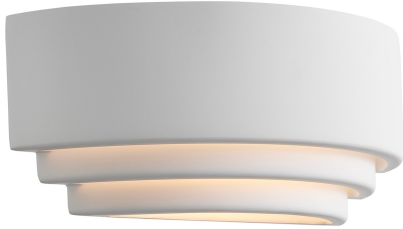

LANCIO OBLONG | WALL LIGHT | WHITE

2412481001

nordlux®

Voltage (V): 220-240 Volt
IP degree: IP20
Maximum bulb wattage (W): 25
Class (Class 1, Class 2, Class 3):
Class 2 (Double isolated)
Socket type: E14
Switch placement: On the cable
Parallel connection: False

Height (cm): 12.7
Width (cm): 31.5
EAN: 5704924018572
TUN: 2378771
Item Number: 2412481001
Pcs Per Master Carton: 3

Sales Box Height (cm): 39
Sales Box Width(cm): 19
Sales Box Depth (cm): 17
Sales Box Volume m³ : 0.0126
Product net weight (kg): 1.68

Primary material: Plaster
Secondary material: Metal
Colour of the cable: White
Length of the cable (cm): 150
Surface material of the cable:
Plastic
Is the cable replaceable: True
Colour: White

- Minimalist style
- Satin-soft surface
- Soft and diffused light

Lancio Oblong has a round and organic design expression that provides a pleasant, diffused light. This delicate wall lamp will create a cosy ambience and complement any interior design.