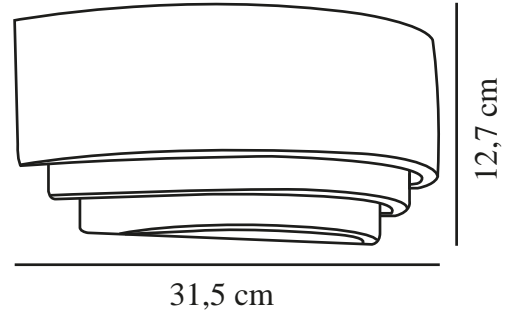

LANCIO OBLONG | WALL LIGHT | WHITE

2412481001

nordlux®

Voltage (V): 220-240 Volt
IP degree: IP20
Maximum bulb wattage (W): 25
Class (Class 1, Class 2, Class 3):
Class 2 (Double isolated)
Socket type: E14
Switch placement: On the cable
Parallel connection: False

Height (cm): 12.7
Width (cm): 31.5
EAN: 5704924018572
TUN: 2378771
Item Number: 2412481001
Pcs Per Master Carton: 3

Sales Box Height (cm): 39
Sales Box Width(cm): 19
Sales Box Depth (cm): 17
Sales Box Volume m³ : 0.0126
Product net weight (kg): 1.68

Primary material: Plaster
Secondary material: Metal
Colour of the cable: White
Length of the cable (cm): 150
Surface material of the cable:
Plastic
Is the cable replaceable: True
Colour: White

- Minimalist style
- Satin-soft surface
- Soft and diffused light