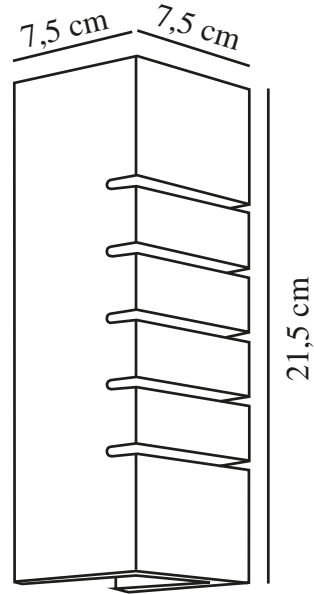

LANCIO SQUARE | WALL LIGHT | WHITE

2412501001

nordlux®

Voltage (V): 220-240 Volt
IP degree: IP20
Maximum bulb wattage (W): 5
Class (Class 1, Class 2, Class 3):
Class 2 (Double isolated)
Socket type: G9
Switch placement: On the cable
Parallel connection: False

Height (cm) : 21.5
Width (cm): 7.5
Length (cm): 7.5
EAN: 5704924018589
TUN: 2378772
Item Number: 2412501001

Pcs Per Master Carton: 3
Sales Box Height (cm): 29
Sales Box Width(cm): 12
Sales Box Depth (cm): 12
Sales Box Volume m³ : 0.0042
Product net weight (kg): 0.88

Primary material: Plaster
Secondary material: Metal
Colour of the cable: White
Length of the cable (cm): 150
Surface material of the cable:
Plastic
Is the cable replaceable: True
Colour: White

- Minimalist style
- Satin-soft surface
- Soft and diffused light