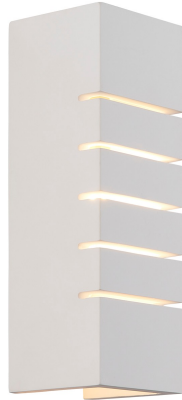

LANCIO SQUARE | WALL LIGHT | WHITE

2412501001

nordlux®

Voltage (V): 220-240 Volt
IP degree: IP20
Maximum bulb wattage (W): 5
Class (Class 1, Class 2, Class 3):
Class 2 (Double isolated)
Socket type: G9
Switch placement: On the cable
Parallel connection: False

Height (cm) : 21.5
Width (cm): 7.5
Length (cm): 7.5
EAN: 5704924018589
TUN: 2378772
Item Number: 2412501001

Pcs Per Master Carton: 3
Sales Box Height (cm): 29
Sales Box Width(cm): 12
Sales Box Depth (cm): 12
Sales Box Volume m³ : 0.0042
Product net weight (kg): 0.88

Primary material: Plaster
Secondary material: Metal
Colour of the cable: White
Length of the cable (cm): 150
Surface material of the cable:
Plastic
Is the cable replaceable: True
Colour: White

- Minimalist style
- Satin-soft surface
- Soft and diffused light

Lancio Square has a modern and streamlined design expression that provides a pleasant, diffused light. This delicate wall lamp will create a cosy ambience and complement any interior design.