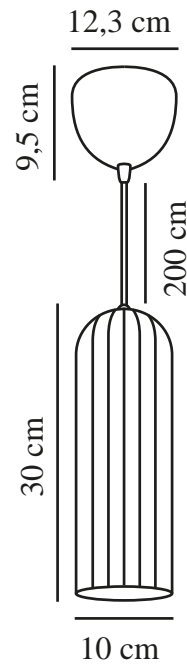

MIELLA | PENDANT | WHITE

2412523001

nordlux®

Voltage (V): 220-240 Volt
IP degree: IP20
Maximum bulb wattage (W): 25
Class (Class 1, Class 2, Class 3):
Class 2 (Double isolated)
Socket type: E27
Parallel connection: False

Primary material: Glass
Secondary material: Plastic
Colour of the cable: White
Length of the cable (cm): 200
Surface material of the cable:
Textile
Is the cable replaceable: False
Colour: White

Height (cm): 30
Width (cm): 10
Shade Diameter (cm): 10
Lenght (cm): 10

EAN: 5704924018596
TUN: 2378741
Item Number: 2412523001
Pcs Per Master Carton: 3

Sales Box Height (cm): 43
Sales Box Width(cm): 17
Sales Box Depth (cm): 17
Sales Box Volume m³ : 0.0124
Product net weight (kg): 0.855