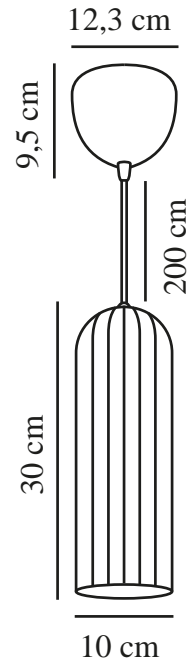

# MIELLA | PENDANT | SMOKED

2412523047

nordlux®

Voltage (V): 220-240 Volt  
IP degree: IP20  
Maximum bulb wattage (W): 25  
Class (Class 1, Class 2, Class 3):  
Class 2 (Double isolated)  
Socket type: E27  
Parallel connection: False

Primary material: Glass  
Secondary material: Plastic  
Colour of the cable: Black  
Length of the cable (cm): 200  
Surface material of the cable:  
Textile  
Is the cable replaceable: False  
Colour: Smoked

Height (cm): 30  
Width (cm): 10  
Shade Diameter (cm): 10  
Lenght (cm): 10

EAN: 5704924018602  
TUN: 2378740  
Item Number: 2412523047  
Pcs Per Master Carton: 3

Sales Box Height (cm): 43  
Sales Box Width(cm): 17  
Sales Box Depth (cm): 17  
Sales Box Volume m<sup>3</sup> : 0.0124  
Product net weight (kg): 0.855