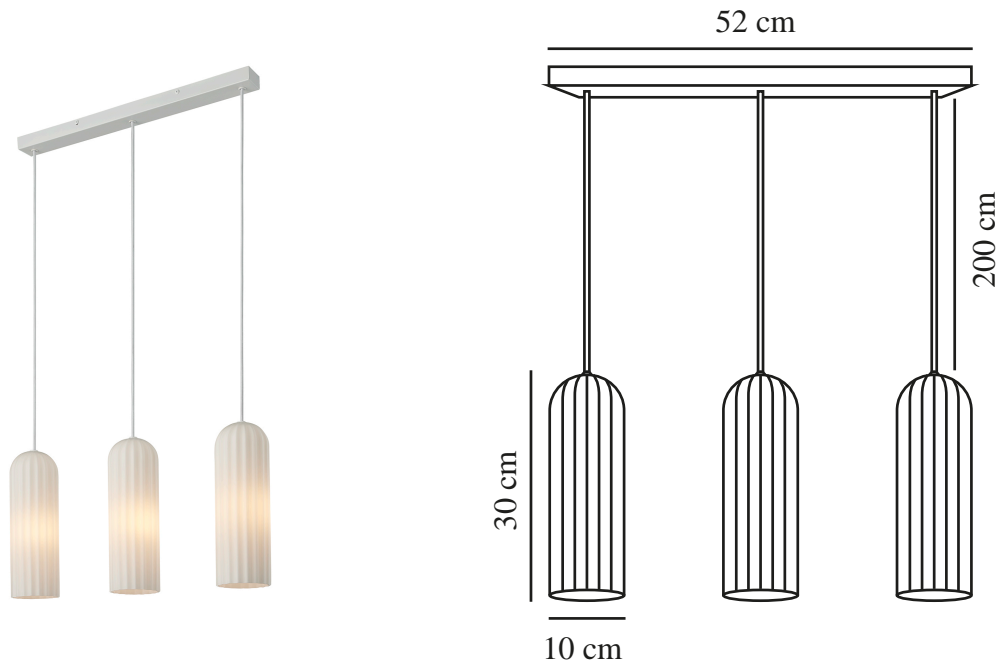

MIELLA 3-RAIL | PENDANT | WHITE

2412533001

nordlux®

Voltage (V): 220-240 Volt
IP degree: IP20
Maximum bulb wattage (W): 3X25
Class (Class 1, Class 2, Class 3):
Class 2 (Double isolated)
Socket type: E27
Parallel connection: False

Primary material: Glass
Secondary material: Metal
Colour of the cable: White
Length of the cable (cm): 130
Surface material of the cable:
Textile
Is the cable replaceable: False
Colour: White

Height (cm): 30
Width (cm): 52
Shade Diameter (cm): 10
Length (cm): 52

EAN: 5704924018619
TUN: 2378739
Item Number: 2412533001
Pcs Per Master Carton: 3

Sales Box Height (cm): 41
Sales Box Width(cm): 55
Sales Box Depth (cm): 17.5
Sales Box Volume m³ : 0.0395
Product net weight (kg): 2.64

• Beautiful fluted glass • Modern, glamorous style

Miella has a simple yet elegant design expression. With its beautiful fluted glass, this pendant embodies modern glamour and elegance in one streamlined design. This pendant creates a cosy ambience, e.g. above your dining table or kitchen island.