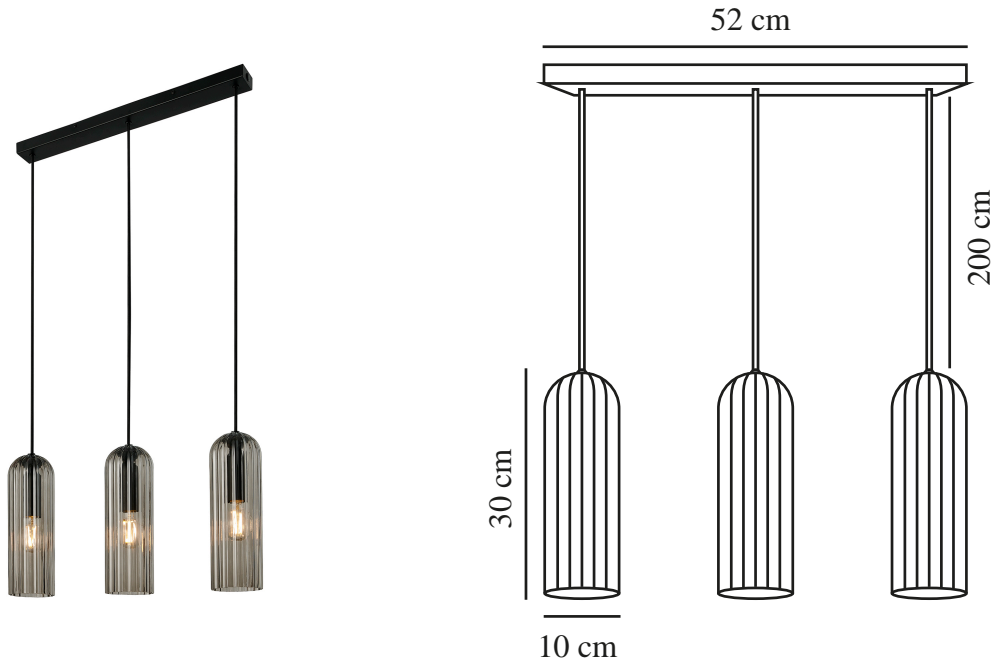

MIELLA 3-RAIL | PENDANT | SMOKED

2412533047

nordlux®

Voltage (V): 220-240 Volt
IP degree: IP20
Maximum bulb wattage (W): 3X25
Class (Class 1, Class 2, Class 3):
Class 2 (Double isolated)
Socket type: E27
Parallel connection: False

Primary material: Glass
Secondary material: Metal
Colour of the cable: Black
Length of the cable (cm): 130
Surface material of the cable:
Textile
Is the cable replaceable: False
Colour: Smoked

Height (cm): 30
Width (cm): 52
Shade Diameter (cm): 10
Length (cm): 52

EAN: 5704924018626
TUN: 2378738
Item Number: 2412533047
Pcs Per Master Carton: 3

Sales Box Height (cm): 41
Sales Box Width(cm): 55
Sales Box Depth (cm): 17.5
Sales Box Volume m³ : 0.0395
Product net weight (kg): 2.64

• Beautiful fluted glass • Modern, glamorous style

Miella has a simple yet elegant design expression. With its beautiful fluted glass, this pendant embodies modern glamour and elegance in one streamlined design. This pendant creates a cosy ambience, e.g. above your dining table or kitchen island.