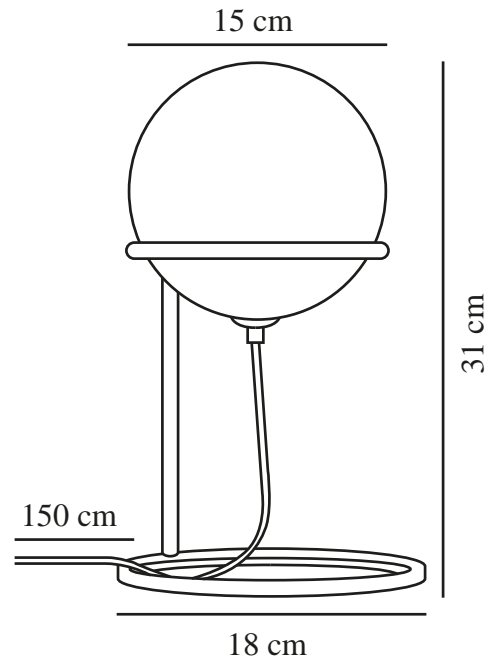

WILSON | TABLE LAMP | BLACK

2412575003

nordlux®

Voltage (V): 220-240 Volt
IP degree: IP20
Maximum bulb wattage (W): 5
Class (Class 1, Class 2, Class 3):
Class 2 (Double isolated)
Socket type: G9
Switch placement: On the cable
Parallel connection: False

Primary material: Glass
Secondary material: Metal
Colour of the cable: Black
Length of the cable (cm): 150
Surface material of the cable:
Plastic
Is the cable replaceable: False
Colour: Black

Height (cm): 30.8
Width (cm): 18
Shade Diameter (cm): 15
Outdoor base dimension (cm): 18
Length (cm): 18

EAN: 5704924018633
TUN: 2378670
Item Number: 2412575003
Pcs Per Master Carton: 3

Sales Box Height (cm): 21
Sales Box Width(cm): 19
Sales Box Depth (cm): 19
Sales Box Volume m³ : 0.0076
Product net weight (kg): 0.58

• Modern minimalist style • Adjustable shade position

The contemporary Wilson series features a black metal frame supporting a glass globe shade. Wilson creates a cosy ambiance wherever it's placed, emitting a soft and gentle light that spreads throughout the room. The glass shade can be adjusted to suit your needs.