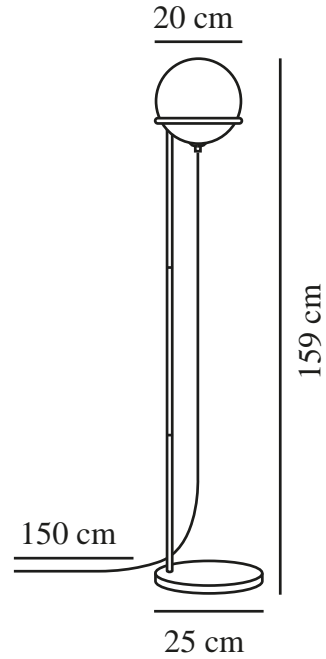

WILSON | FLOOR LAMP | BLACK

2412594003

nordlux®

Voltage (V): 220-240 Volt
IP degree: IP20
Maximum bulb wattage (W): 5W
Class (Class 1, Class 2, Class 3):
Class 2 (Double isolated)
Socket type: G9
Switch placement: On the cable
Parallel connection: False

Primary material: Glass
Secondary material: Metal
Colour of the cable: Black
Length of the cable (cm): 150
Surface material of the cable:
Plastic
Is the cable replaceable: False
Colour: Black

Height (cm): 159
Width (cm): 25
Shade Diameter (cm): 20
Outdoor base dimension (cm): 25
Length (cm): 25

EAN: 5704924018640
TUN: 2378671
Item Number: 2412594003
Pcs Per Master Carton: 2

Sales Box Height (cm): 29.5
Sales Box Width(cm): 33
Sales Box Depth (cm): 27
Sales Box Volume m³ : 0.0263
Product net weight (kg): 3.62

• Modern minimalist style • Adjustable shade position

The contemporary Wilson series features a black metal frame supporting a glass globe shade. Wilson creates a cosy ambiance wherever it's placed, emitting a soft and gentle light that spreads throughout the room. The glass shade can be adjusted to suit your needs.