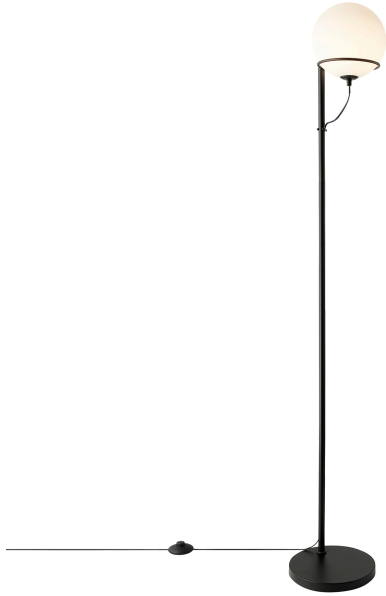

WILSON | FLOOR LAMP | BLACK

2412594003

nordlux®

Voltage (V): 220-240 Volt
IP degree: IP20
Maximum bulb wattage (W): 5W
Class (Class 1, Class 2, Class 3):
Class 2 (Double isolated)
Socket type: G9
Switch placement: On the cable
Parallel connection: False

Primary material: Glass
Secondary material: Metal
Colour of the cable: Black
Length of the cable (cm): 150
Surface material of the cable:
Plastic
Is the cable replaceable: False
Colour: Black

Height (cm): 159
Width (cm): 25
Shade Diameter (cm): 20
Outdoor base dimension (cm): 25
Length (cm): 25

• Modern minimalist style • Adjustable shade position

The contemporary Wilson series features a black metal frame supporting a glass globe shade. Wilson creates a cosy ambiance wherever it's placed, emitting a soft and gentle light that spreads throughout the room. The glass shade can be adjusted to suit your needs.