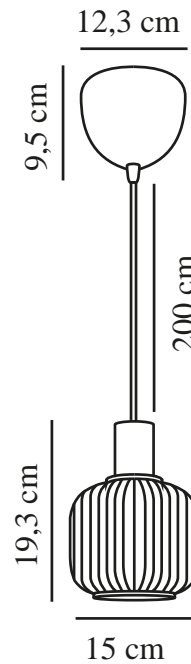

MILFORD MINI | PENDANT | BLACK

2412613003

nordlux®

Voltage (V): 220-240 Volt
IP degree: IP20
Maximum bulb wattage (W): 40W
Class (Class 1, Class 2, Class 3):
Class 2 (Double isolated)
Socket type: E27
Parallel connection: False

Primary material: Glass
Secondary material: Metal
Colour of the cable: Black
Length of the cable (cm): 200
Surface material of the cable:
Plastic
Is the cable replaceable: False
Colour: Black

Height (cm): 19.3
Width (cm): 15
Shade Diameter (cm): 15
Length (cm): 15
EAN: 5704924018664
TUN: 2378745
Item Number: 2412613003
Pcs Per Master Carton: 3

Sales Box Height (cm): 24
Sales Box Width(cm): 17
Sales Box Depth (cm): 17
Sales Box Volume m³ : 0.0069
Product net weight (kg): 0.6

- Simple, modern design
- Beautiful fluted glass
- Japandi style with a mix of opal glass and black metal