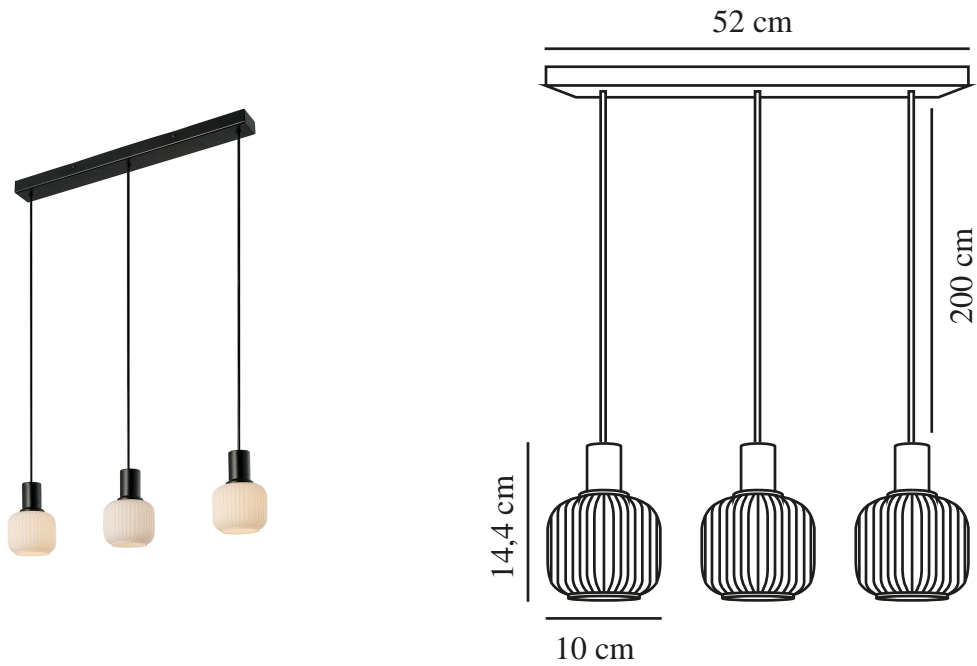

MILFORD MINI 3-RAIL | PENDANT | BLACK

2412623003

nordlux®

Voltage (V): 220-240 Volt
IP degree: IP20
Maximum bulb wattage (W): 3X25 W
Class (Class 1, Class 2, Class 3):
Class 2 (Double isolated)
Socket type: E14
Parallel connection: False

Height (cm): 14.4
Width (cm): 52
Shade Diameter (cm): 10
Length (cm): 52

EAN: 5704924018671
TUN: 2378744
Item Number: 2412623003
Pcs Per Master Carton: 3

Sales Box Height (cm): 58
Sales Box Width (cm): 15
Sales Box Depth (cm): 11.5
Sales Box Volume m³: 0.01
Product net weight (kg): 1.45

Primary material: Glass
Secondary material: Metal
Colour of the cable: Black
Length of the cable (cm): 130
Surface material of the cable:
Plastic
Is the cable replaceable: False
Colour: Black

- Simple, modern design • Beautiful fluted glass
- Japandi style with a mix of opal glass and black metal

Milford Mini is a decorative series with mouth-blown opal glass that creates a soft and almost "pleated" look. The design is simple and modern with a mix of opal glass and black metal. The combination of the organic forms and the fluted surface creates a sense of elegance and illuminates the room with a soft light.