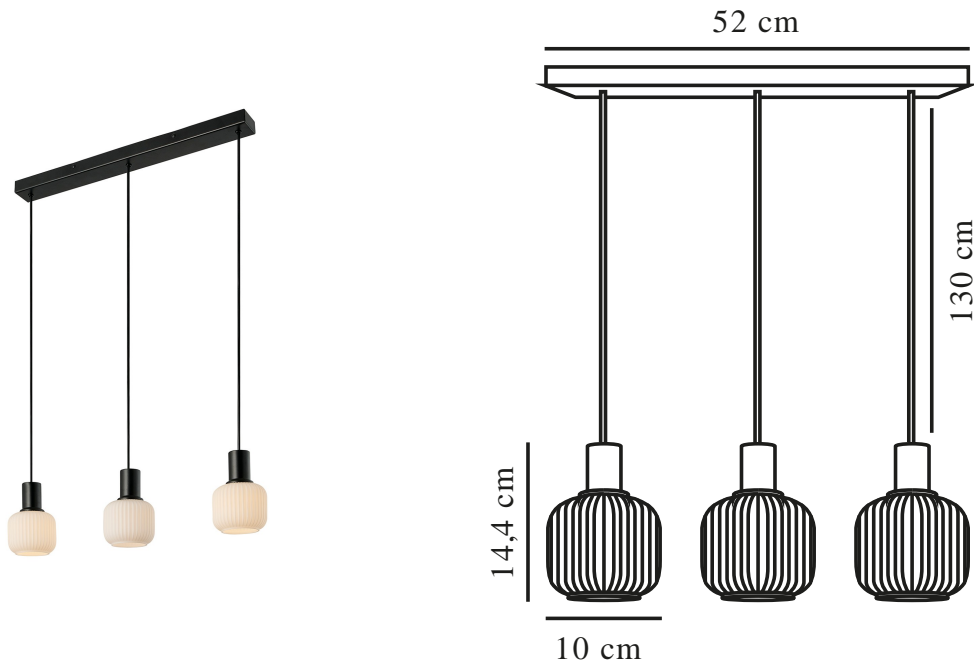

MILFORD MINI 3-RAIL | PENDANT | BLACK

2412623003

nordlux®

Voltage (V): 220-240 Volt
IP degree: IP20
Maximum bulb wattage (W): 3X25 W
Class (Class 1, Class 2, Class 3):
Class 2 (Double isolated)
Socket type: E14
Parallel connection: False

Height (cm): 14.4
Width (cm): 52
Shade Diameter (cm): 10
Length (cm): 52

EAN: 5704924018671
TUN: 2378744
Item Number: 2412623003
Pcs Per Master Carton: 3

Sales Box Height (cm): 58
Sales Box Width(cm): 15
Sales Box Depth (cm): 11.5
Sales Box Volume m³: 0.01
Product net weight (kg): 1.45

Primary material: Glass
Secondary material: Metal
Colour of the cable: Black
Length of the cable (cm): 130
Surface material of the cable:
Plastic
Is the cable replaceable: False
Colour: Black

- Simple, modern design • Beautiful fluted glass
- Japandi style with a mix of opal glass and black metal

Milford Mini is a decorative series with mouth-blown opal glass that creates a soft and almost "pleated" look. The design is simple and modern with a mix of opal glass and black metal. The combination of the organic forms and the fluted surface creates a sense of elegance and illuminates the room with a soft light.