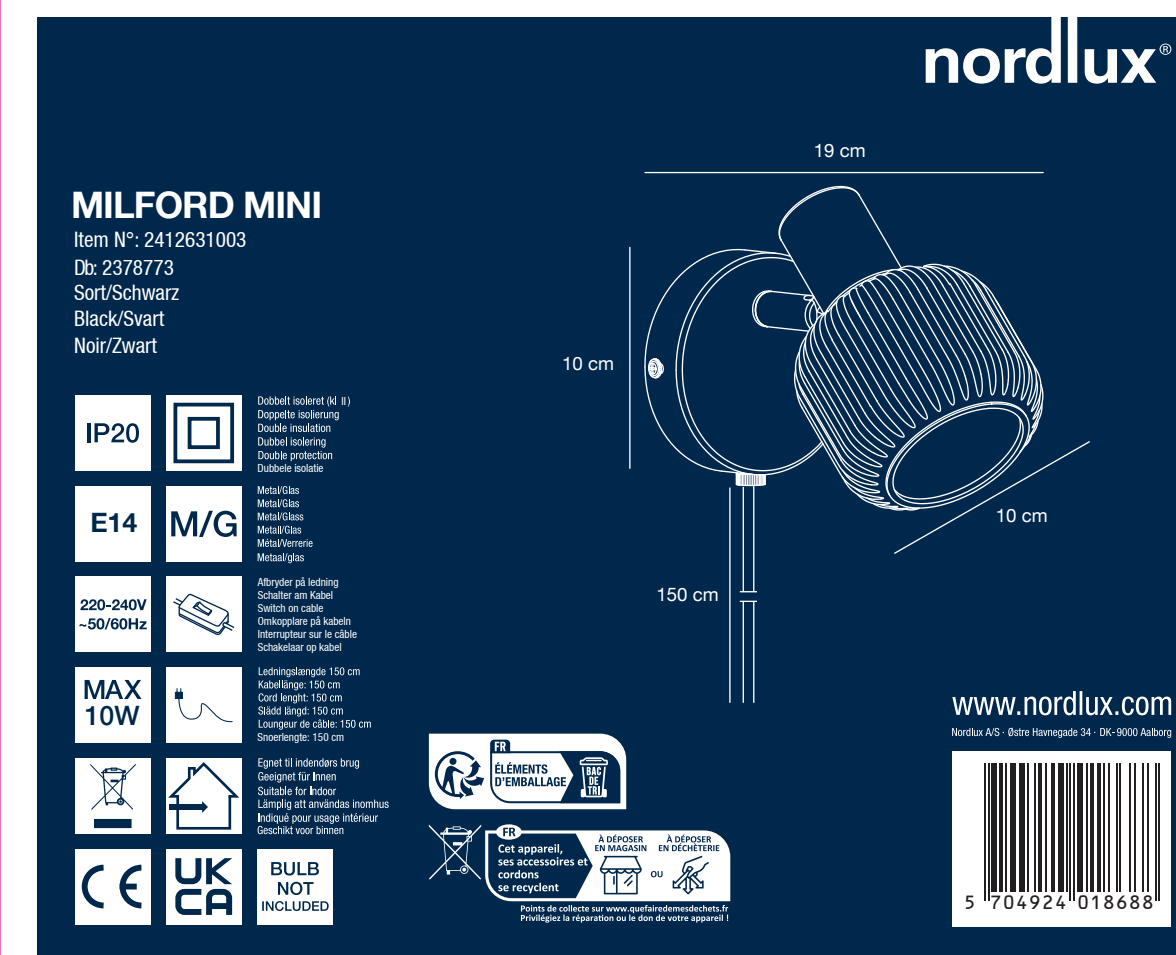

120mm

165mm

120mm

165mm

12mm

135mm

AAD: 15122023 EL

Nordlux UK
Unit 22, Deanfield Court
BB7 1QS Clitheroe Lancashire
01200422777