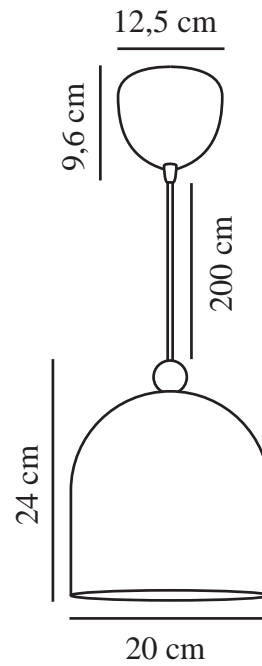

# GASTON | PENDANT | WHITE

2412653001

nordlux®

Voltage (V): 220-240 Volt  
IP degree: IP20  
Maximum bulb wattage (W): 40  
Class (Class 1, Class 2, Class 3):  
Class 2 (Double isolated)  
Socket type: E27  
Parallel connection: False

Primary material: Metal  
Secondary material: Wood  
Colour of the cable: White  
Length of the cable (cm): 200  
Surface material of the cable:  
Plastic  
Is the cable replaceable: False  
Colour: White

Height (cm): 24  
Width (cm): 20  
Shade Diameter (cm): 20  
Length (cm): 20

EAN: 5704924018695  
TUN: 2378736  
Item Number: 2412653001  
Pcs Per Master Carton: 3

Sales Box Height (cm): 23.5  
Sales Box Width(cm): 24.5  
Sales Box Depth (cm): 24.5  
Sales Box Volume m<sup>3</sup> : 0.0141  
Product net weight (kg): 0.862

• Nordic style • A simple shape with a wooden detail

Gaston is a streamlined pendant in cute, muted tones. Featuring a rounded shape with a small wooden detail on top, Gaston adds a beautiful touch to any nursery or children's room.