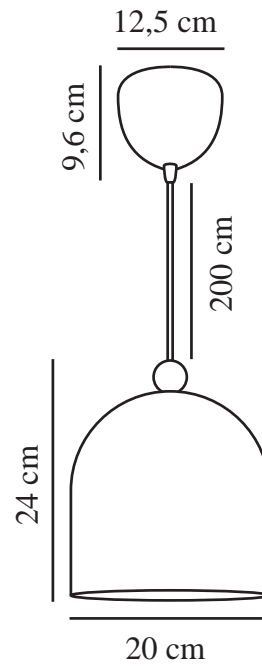

GASTON | PENDANT | BLUE

2412653006

nordlux®

Voltage (V): 220-240 Volt
IP degree: IP20
Maximum bulb wattage (W): 40
Class (Class 1, Class 2, Class 3):
Class 2 (Double isolated)
Socket type: E27
Parallel connection: False

Primary material: Metal
Secondary material: Wood
Colour of the cable: White
Length of the cable (cm): 200
Surface material of the cable:
Plastic
Is the cable replaceable: False
Colour: Blue

Height (cm): 24
Width (cm): 20
Shade Diameter (cm): 20
Lenght (cm): 20

EAN: 5704924018701
TUN: 2378734
Item Number: 2412653006
Pcs Per Master Carton: 3

Sales Box Height (cm): 23.5
Sales Box Width(cm): 24.5
Sales Box Depth (cm): 24.5
Sales Box Volume m³ : 0.0141
Product net weight (kg): 0.862

• Nordic style • A simple shape with a wooden detail

Gaston is a streamlined pendant in cute, muted tones. Featuring a rounded shape with a small wooden detail on top, Gaston adds a beautiful touch to any nursery or children's room.