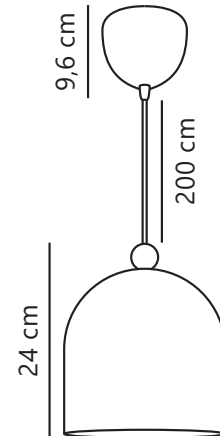

GASTON | PENDANT | LIGHT BROWN

2412653018

nordlux®

Item Number: 2412653018

EAN: 5704924026980

TUN: 2530294

Colour: Light brown

Primary material: Metal

Secondary material: Wood

Colour of the cable: White

Length of the cable (cm): 200

Surface material of the cable: Plastic

Is the cable replaceable: No

IP degree: IP20

Socket type: E27

Class (Class 1, Class 2, Class 3):

Class 2 (Double isolated)

Parallel connection: No

Voltage (V): 220-240 Volt

Maximum bulb wattage (W): 40

Height (cm) : 24

Width (cm): 20

Shade Diameter (cm): 20

Length (cm): 20

Pcs Per Master Carton: 3

Sales Box Height (cm): 23.5

Sales Box Width(cm): 24.5

Sales Box Depth (cm): 24.5

Sales Box Volume m³ : 0.0141

Product net weight (kg): 0.862

Nordic style • A simple shape with a wooden detail