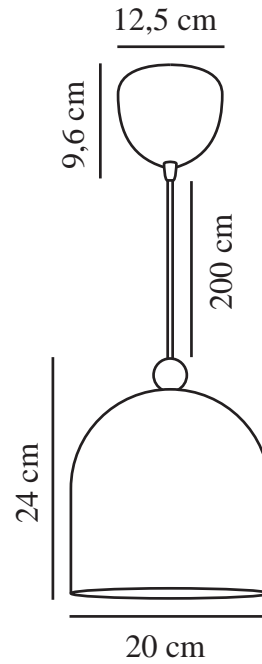

GASTON | PENDANT | DUSTY GREEN

2412653023

nordlux®

Voltage (V): 220-240 Volt
IP degree: IP20
Maximum bulb wattage (W): 40
Class (Class 1, Class 2, Class 3):
Class 2 (Double isolated)
Socket type: E27
Parallel connection: False

Primary material: Metal
Secondary material: Wood
Colour of the cable: White
Length of the cable (cm): 200
Surface material of the cable:
Plastic
Is the cable replaceable: False
Colour: Dusty green

Height (cm): 24
Width (cm): 20
Shade Diameter (cm): 20
Lenght (cm): 20

EAN: 5704924018718
TUN: 2378676
Item Number: 2412653023
Pcs Per Master Carton: 3

Sales Box Height (cm): 23.5
Sales Box Width(cm): 24.5
Sales Box Depth (cm): 24.5
Sales Box Volume m³ : 0.0141
Product net weight (kg): 0.862

• Nordic style • A simple shape with a wooden detail

Gaston is a streamlined pendant in cute, muted tones. Featuring a rounded shape with a small wooden detail on top, Gaston adds a beautiful touch to any nursery or children's room.