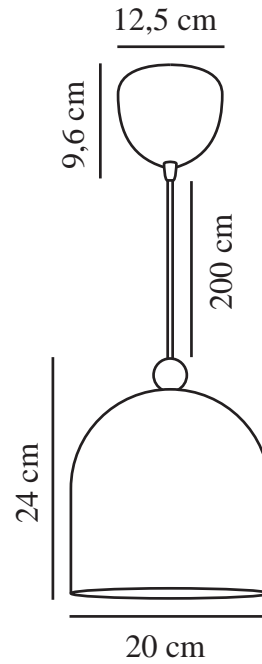

# GASTON | PENDANT | DUSTY ROSE

2412653057

nordlux®

Voltage (V): 220-240 Volt  
IP degree: IP20  
Maximum bulb wattage (W): 40  
Class (Class 1, Class 2, Class 3):  
Class 2 (Double isolated)  
Socket type: E27  
Parallel connection: False

Primary material: Metal  
Secondary material: Wood  
Colour of the cable: White  
Length of the cable (cm): 200  
Surface material of the cable:  
Plastic  
Is the cable replaceable: False  
Colour: Dusty rose

Height (cm): 24  
Width (cm): 20  
Shade Diameter (cm): 20  
Lenght (cm): 20

EAN: 5704924018725  
TUN: 2378733  
Item Number: 2412653057  
Pcs Per Master Carton: 3

Sales Box Height (cm): 23.5  
Sales Box Width(cm): 24.5  
Sales Box Depth (cm): 24.5  
Sales Box Volume m<sup>3</sup> : 0.0141  
Product net weight (kg): 0.862

• Nordic style • A simple shape with a wooden detail

Gaston is a streamlined pendant in cute, muted tones. Featuring a rounded shape with a small wooden detail on top, Gaston adds a beautiful touch to any nursery or children's room.