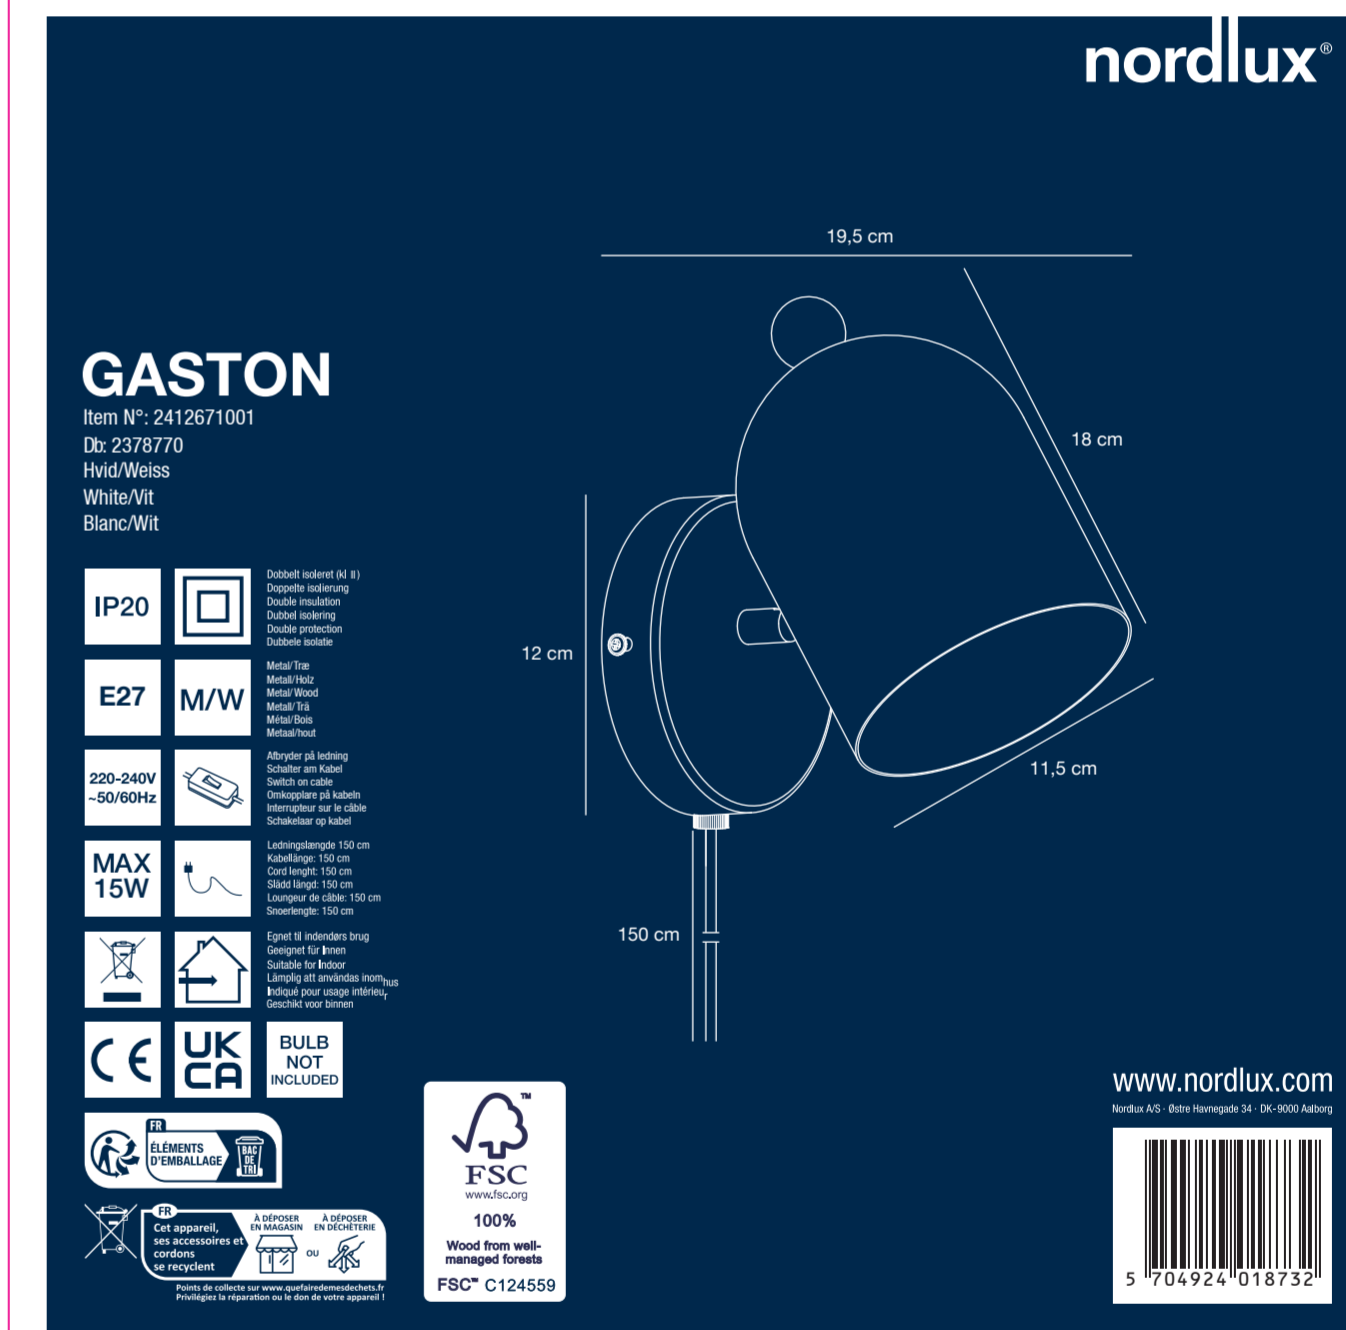

125mm

185mm

125mm

185mm

125mm

185mm

AAD: 15122023 EL