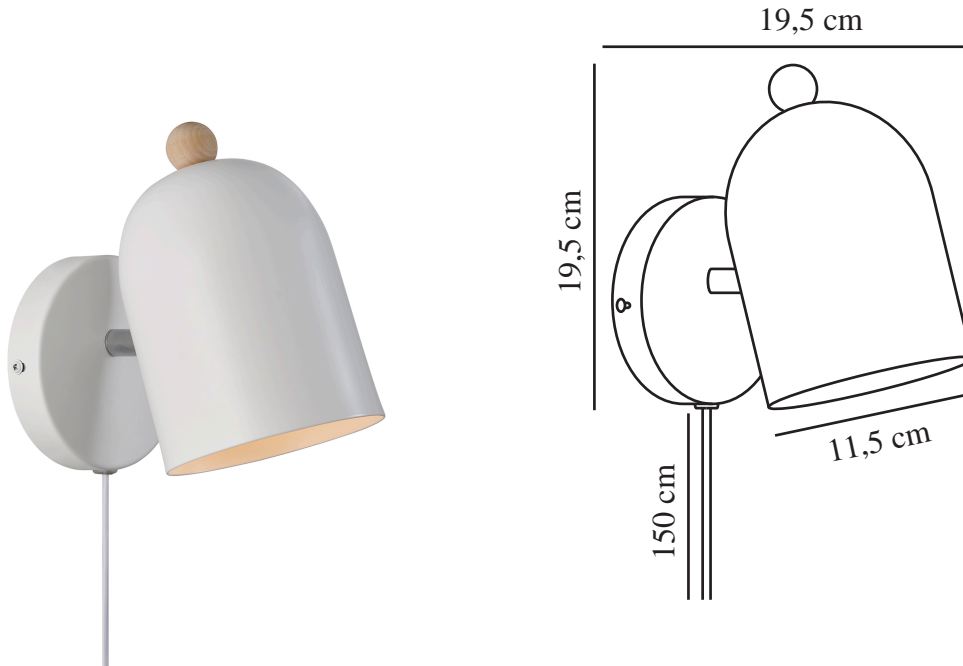

GASTON | WALL LIGHT | WHITE

2412671001

nordlux®

Voltage (V): 220-240 Volt
IP degree: IP20
Maximum bulb wattage (W): 15
Class (Class 1, Class 2, Class 3):
Class 2 (Double isolated)
Socket type: E27
Switch placement: On the cable
Parallel connection: False

Primary material: Metal
Secondary material: Wood
Colour of the cable: White
Length of the cable (cm): 150
Surface material of the cable:
Plastic
Is the cable replaceable: True
Colour: White

Height (cm): 19.5
Width (cm): 19.5
Shade Diameter (cm): 11.5
Outdoor base dimension (cm): 12
Length (cm): 19.5
Tilt Angle (°): 45
Turning Angle (°): 320

EAN: 5704924018732
TUN: 2378770
Item Number: 2412671001
Pcs Per Master Carton: 3

Sales Box Height (cm): 18.5
Sales Box Width(cm): 18.5
Sales Box Depth (cm): 12.5
Sales Box Volume m³ : 0.0043
Product net weight (kg): 0.53

- Nordic style • Adjustable lamp for directional light
- A simple shape with a wooden detail

Gaston is a streamlined wall lamp in cute, muted tones. Featuring a rounded shape with a small wooden detail on top, Gaston adds a beautiful touch to any nursery or children's room. The lamp has a flexible shade that allows for directional light.