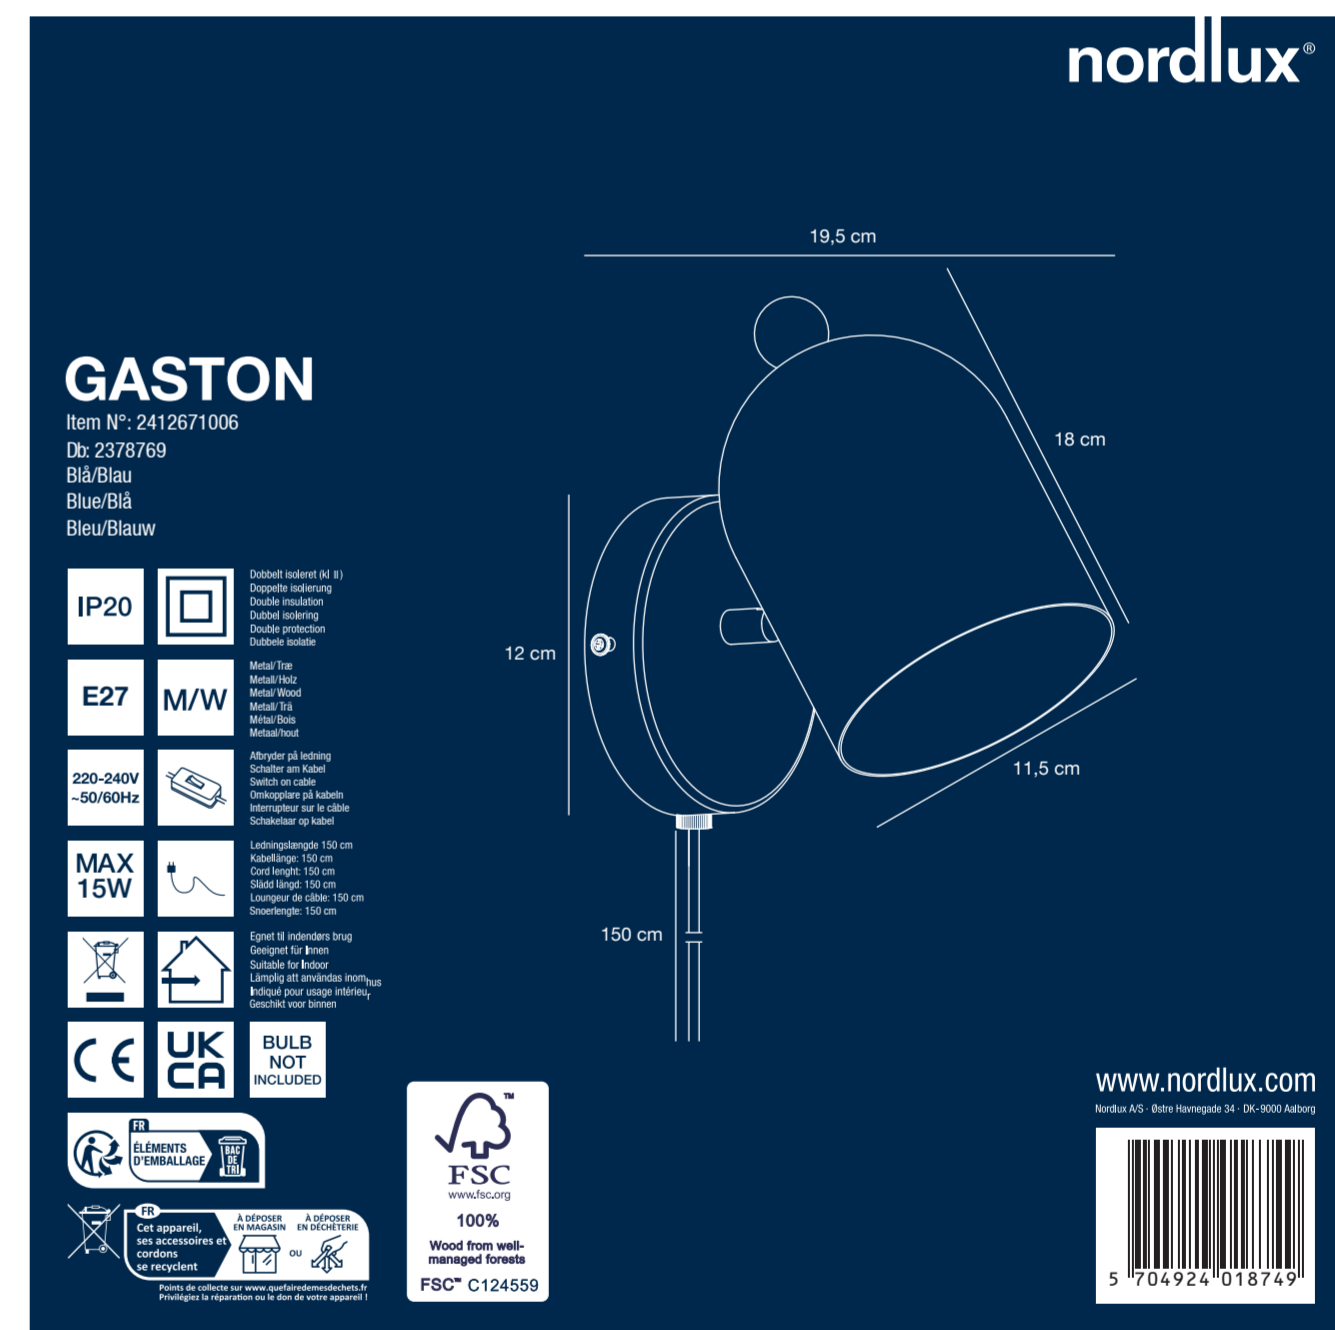

125mm

185mm

125mm

185mm

125mm

185mm

AAD: 15122023 EL