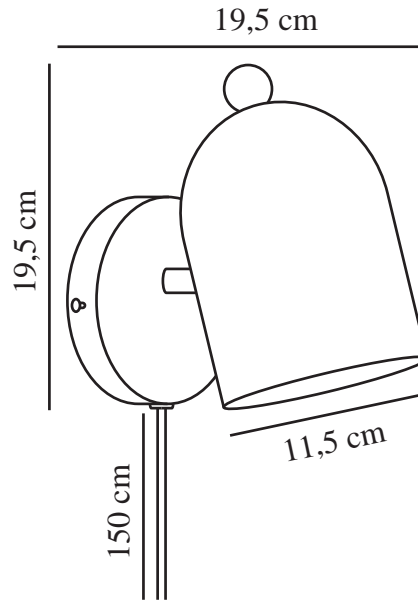

GASTON | WALL LIGHT | BLUE

2412671006

nordlux®

Voltage (V): 220-240 Volt
IP degree: IP20
Maximum bulb wattage (W): 15
Class (Class 1, Class 2, Class 3):
Class 2 (Double isolated)
Socket type: E27
Switch placement: On the cable
Parallel connection: False

Primary material: Metal
Secondary material: Wood
Colour of the cable: White
Length of the cable (cm): 150
Surface material of the cable:
Plastic
Is the cable replaceable: True
Colour: Blue

Height (cm): 19.5
Width (cm): 19.5
Shade Diameter (cm): 11.5
Length (cm): 19.5
Tilt Angle (°): 45
Turning Angle (°): 320

EAN: 5704924018749
TUN: 2378769
Item Number: 2412671006
Pcs Per Master Carton: 3

Sales Box Height (cm): 18.5
Sales Box Width(cm): 18.5
Sales Box Depth (cm): 12.5
Sales Box Volume m³ : 0.0043
Product net weight (kg): 0.53

- Nordic style • Adjustable lamp for directional light
- A simple shape with a wooden detail

Gaston is a streamlined wall lamp in cute, muted tones. Featuring a rounded shape with a small wooden detail on top, Gaston adds a beautiful touch to any nursery or children's room. The lamp has a flexible shade that allows for directional light.