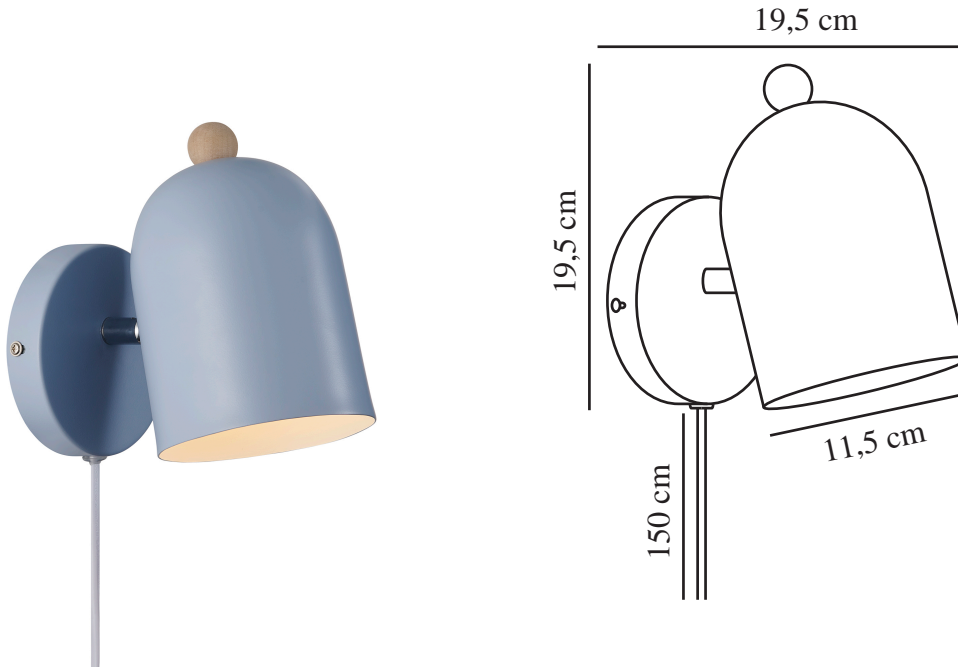

GASTON | WALL LIGHT | BLUE

2412671006

nordlux®

Voltage (V): 220-240 Volt
IP degree: IP20
Maximum bulb wattage (W): 15
Class (Class 1, Class 2, Class 3):
Class 2 (Double isolated)
Socket type: E27
Switch placement: On the cable
Parallel connection: False

Primary material: Metal
Secondary material: Wood
Colour of the cable: White
Length of the cable (cm): 150
Surface material of the cable:
Plastic
Is the cable replaceable: True
Colour: Blue

Height (cm): 19.5
Width (cm): 19.5
Shade Diameter (cm): 11.5
Outdoor base dimension (cm): 12
Length (cm): 19.5
Tilt Angle (°): 45
Turning Angle (°): 320

EAN: 5704924018749
TUN: 2378769
Item Number: 2412671006
Pcs Per Master Carton: 3

Sales Box Height (cm): 18.5
Sales Box Width(cm): 18.5
Sales Box Depth (cm): 12.5
Sales Box Volume m³ : 0.0043
Product net weight (kg): 0.53

- Nordic style • Adjustable lamp for directional light
- A simple shape with a wooden detail

Gaston is a streamlined wall lamp in cute, muted tones. Featuring a rounded shape with a small wooden detail on top, Gaston adds a beautiful touch to any nursery or children's room. The lamp has a flexible shade that allows for directional light.