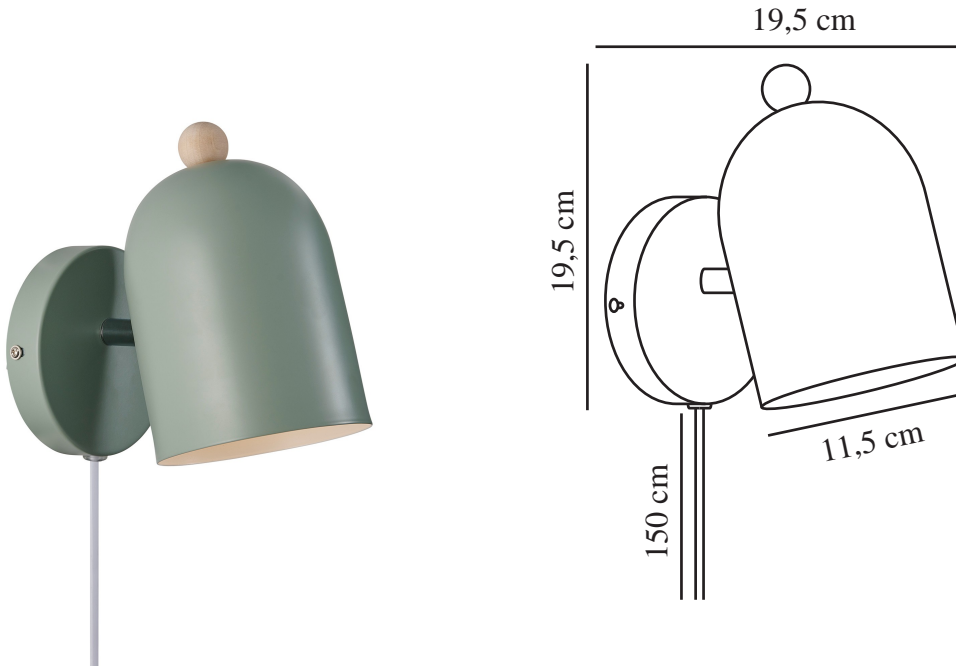

GASTON | WALL LIGHT | DUSTY GREEN

2412671023

nordlux®

Voltage (V): 220-240 Volt
IP degree: IP20
Maximum bulb wattage (W): 15
Class (Class 1, Class 2, Class 3):
Class 2 (Double isolated)
Socket type: E27
Switch placement: On the cable
Parallel connection: False

Primary material: Metal
Secondary material: Wood
Colour of the cable: White
Length of the cable (cm): 150
Surface material of the cable:
Plastic
Is the cable replaceable: False
Colour: Dusty green

Height (cm) : 19.5
Width (cm): 19.5
Shade Diameter (cm): 11.5
Shade Height (cm): 18
Length (cm): 19.5
Tilt Angle (°): 45
Turning Angle (°): 320

EAN: 5704924018756
TUN: 2378767
Item Number: 2412671023

Pcs Per Master Carton: 3
Sales Box Height (cm): 18.5
Sales Box Width(cm): 18.5
Sales Box Depth (cm): 12.5
Sales Box Volume m³ : 0.0043
Product net weight (kg): 0.53

- Nordic style • Adjustable lamp for directional light
- A simple shape with a wooden detail

Gaston is a streamlined wall lamp in cute, muted tones. Featuring a rounded shape with a small wooden detail on top, Gaston adds a beautiful touch to any nursery or children's room. The lamp has a flexible shade that allows for directional light.