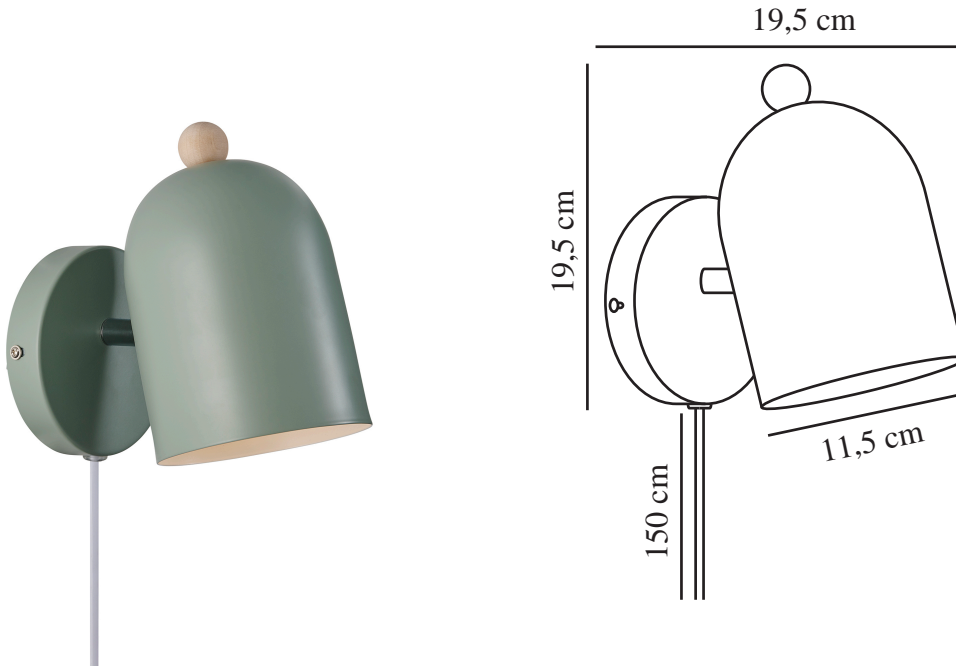

GASTON | WALL LIGHT | DUSTY GREEN

2412671023

nordlux®

Voltage (V): 220-240 Volt
IP degree: IP20
Maximum bulb wattage (W): 15
Class (Class 1, Class 2, Class 3):
Class 2 (Double isolated)
Socket type: E27
Switch placement: On the cable
Parallel connection: False

Primary material: Metal
Secondary material: Wood
Colour of the cable: White
Length of the cable (cm): 150
Surface material of the cable:
Plastic
Is the cable replaceable: True
Colour: Dusty green

Height (cm): 19.5
Width (cm): 19.5
Shade Diameter (cm): 11.5
Outdoor base dimension (cm): 12
Length (cm): 19.5
Tilt Angle (°): 45
Turning Angle (°): 320

EAN: 5704924018756
TUN: 2378767
Item Number: 2412671023
Pcs Per Master Carton: 3

Sales Box Height (cm): 18.5
Sales Box Width(cm): 18.5
Sales Box Depth (cm): 12.5
Sales Box Volume m³ : 0.0043
Product net weight (kg): 0.53

- Nordic style • Adjustable lamp for directional light
- A simple shape with a wooden detail

Gaston is a streamlined wall lamp in cute, muted tones. Featuring a rounded shape with a small wooden detail on top, Gaston adds a beautiful touch to any nursery or children's room. The lamp has a flexible shade that allows for directional light.