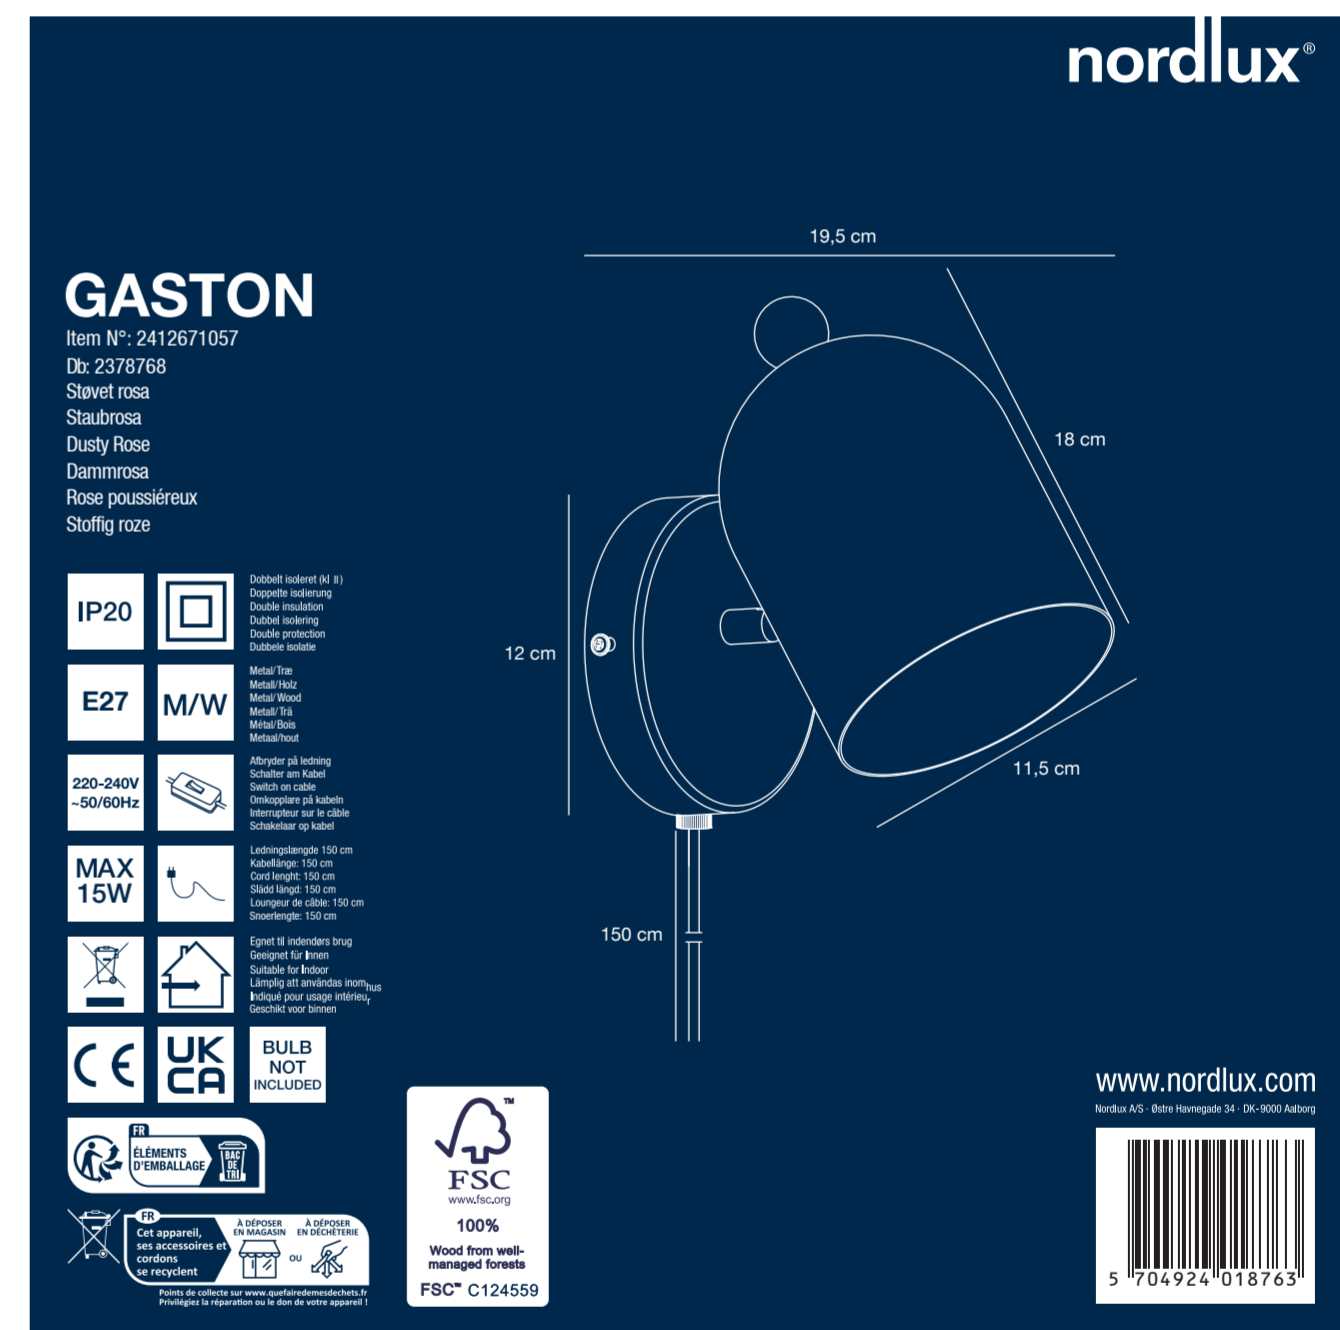

125mm

185mm

125mm

185mm

125mm

185mm

AAD: 15122023 EL

Nordlux UK
Unit 22, Deanfield Court
BB7 1QS, Clitheroe Lancashire
0120422777