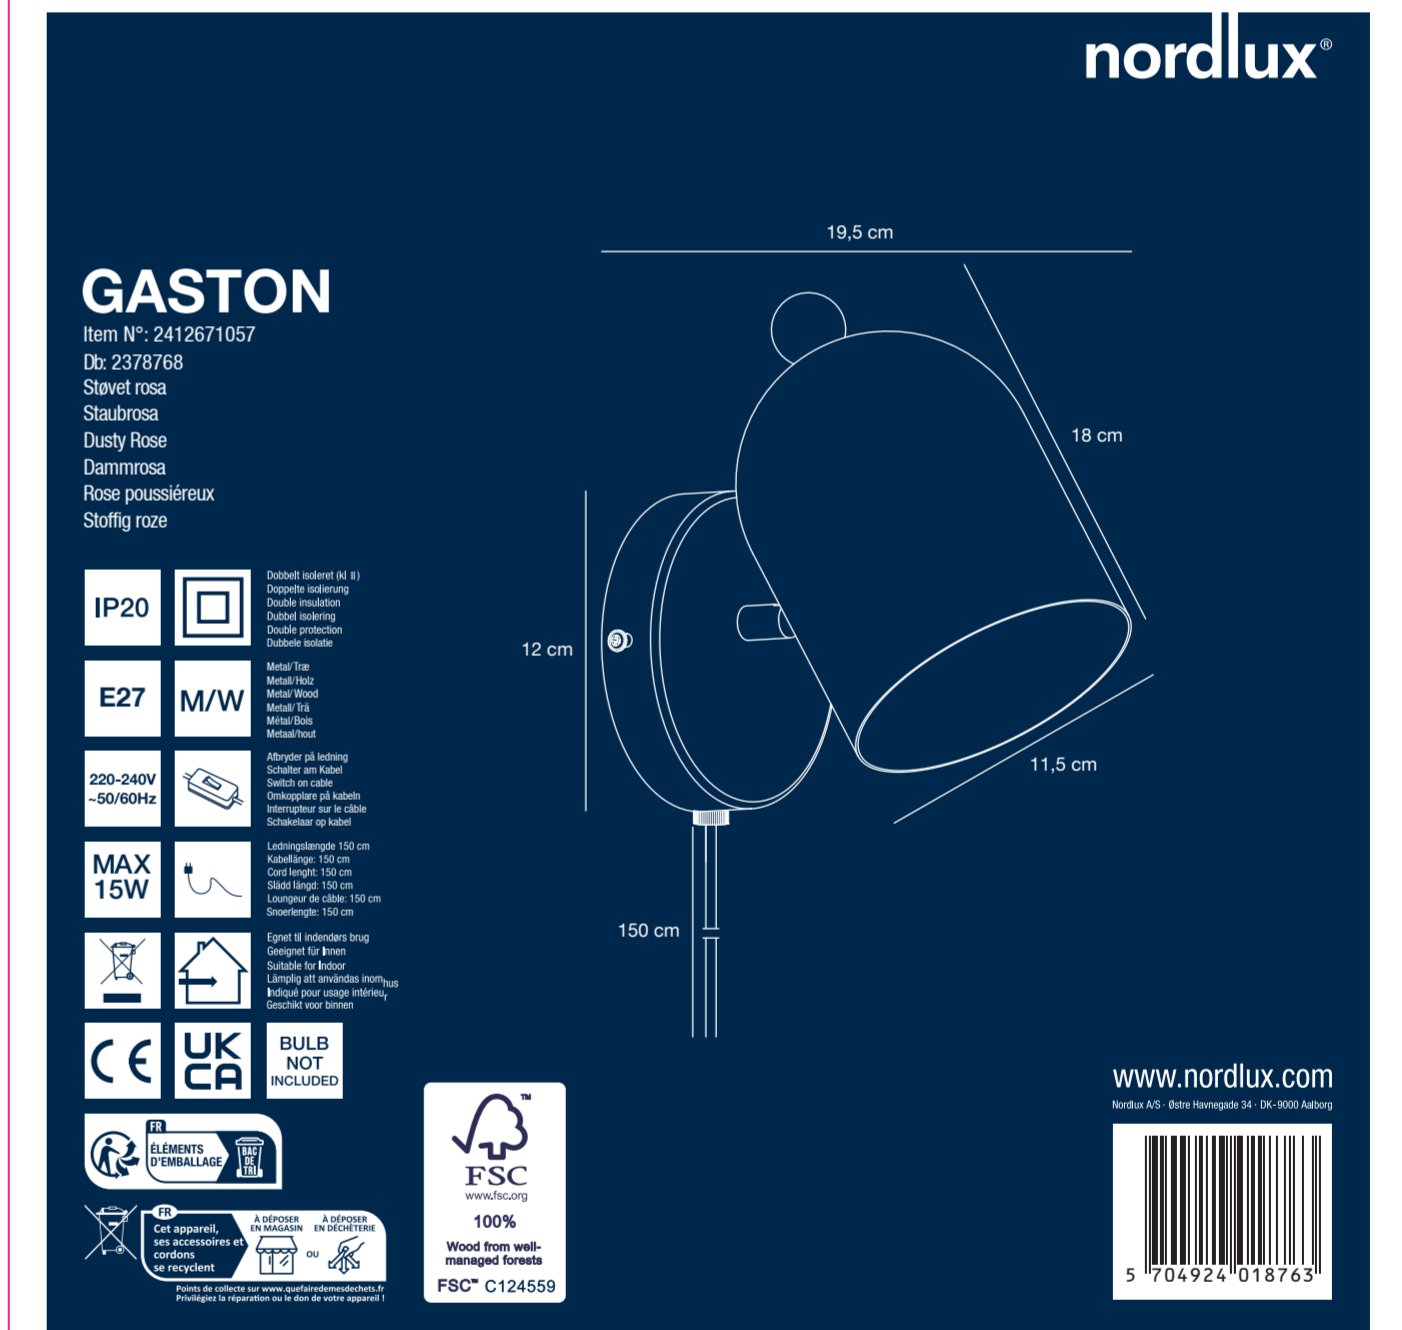

125mm

185mm

125mm

185mm

125mm

185mm

AAD: 15122023 EL

Nordlux UK
Unit 22, Deanfield Court
BB7 1QS, Clitheroe Lancashire
0120422777