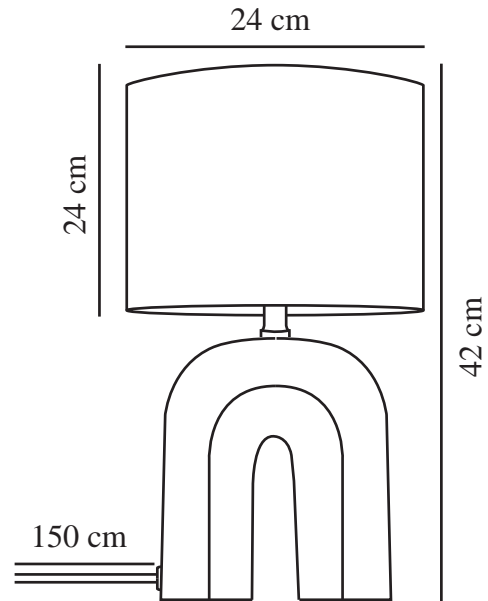

HAZE | TABLE LAMP | BEIGE

2412705009

nordlux®

Voltage (V): 220-240 Volt
IP degree: IP20
Maximum bulb wattage (W): 40
Class (Class 1, Class 2, Class 3):
Class 2 (Double isolated)
Socket type: E27
Switch placement: On the cable
Parallel connection: False

Primary material: Ceramic
Secondary material: Textile
Colour of the cable: White
Length of the cable (cm): 150
Surface material of the cable:
Plastic
Is the cable replaceable: False
Colour: Beige

Height (cm): 42
Width (cm): 24
Shade Height (cm): 24
Outdoor base dimension (cm):
19,5
Length (cm): 24

EAN: 5704924018770
TUN: 2378667
Item Number: 2412705009

Pcs Per Master Carton: 3
Sales Box Height (cm): 38
Sales Box Width(cm): 25
Sales Box Depth (cm): 25
Sales Box Volume m³ : 0.0238
Product net weight (kg): 1.55