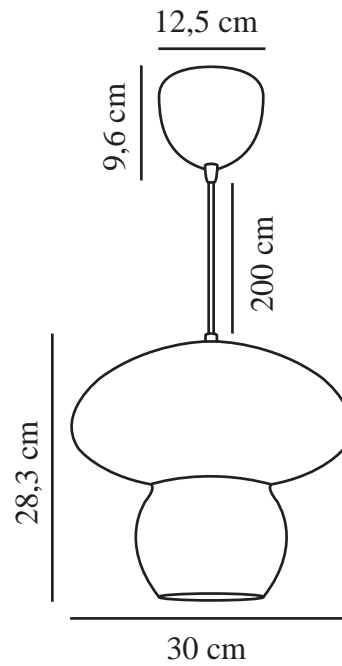

# ALLIE | PENDANT | NATURE

2412753060

nordlux®

Voltage (V): 220-240 Volt  
IP degree: IP20  
Maximum bulb wattage (W): 25  
Class (Class 1, Class 2, Class 3):  
Class 2 (Double isolated)  
Socket type: E27  
Parallel connection: False

Primary material: Rattan  
Secondary material: Metal  
Colour of the cable: White  
Length of the cable (cm): 200  
Surface material of the cable:  
Textile  
Is the cable replaceable: False  
Colour: Nature

Height (cm): 28.3  
Width (cm): 30  
Shade Diameter (cm): 30  
Lenght (cm): 30

EAN: 5704924018787  
TUN: 2378673  
Item Number: 2412753060  
Pcs Per Master Carton: 3

Sales Box Height (cm): 33  
Sales Box Width(cm): 31  
Sales Box Depth (cm): 31  
Sales Box Volume m<sup>3</sup> : 0.0317  
Product net weight (kg): 0.8