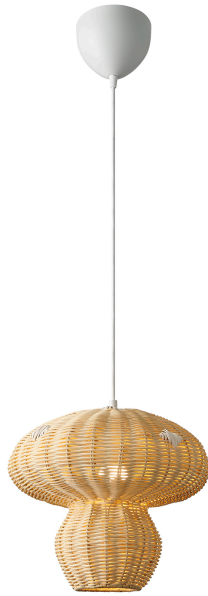

# ALLIE | PENDANT | NATURE

2412753060

nordlux®

Voltage (V): 220-240 Volt  
IP degree: IP20  
Maximum bulb wattage (W): 25  
Class (Class 1, Class 2, Class 3):  
Class 2 (Double isolated)  
Socket type: E27  
Parallel connection: False

Primary material: Rattan  
Secondary material: Metal  
Colour of the cable: White  
Length of the cable (cm): 200  
Surface material of the cable:  
Textile  
Is the cable replaceable: False  
Colour: Nature

Height (cm): 28.3  
Width (cm): 30  
Shade Diameter (cm): 30  
Lenght (cm): 30

EAN: 5704924018787  
TUN: 2378673  
Item Number: 2412753060  
Pcs Per Master Carton: 3

Sales Box Height (cm): 33  
Sales Box Width(cm): 31  
Sales Box Depth (cm): 31  
Sales Box Volume m<sup>3</sup> : 0.0317  
Product net weight (kg): 0.8

• The wooden design creates beautiful light and shadow play

Allie is a small pendant light resembling a cute mushroom in the forest. Inspired by nature, its rattan design creates a beautiful light and shadow play and perfectly brightens up the children's room.