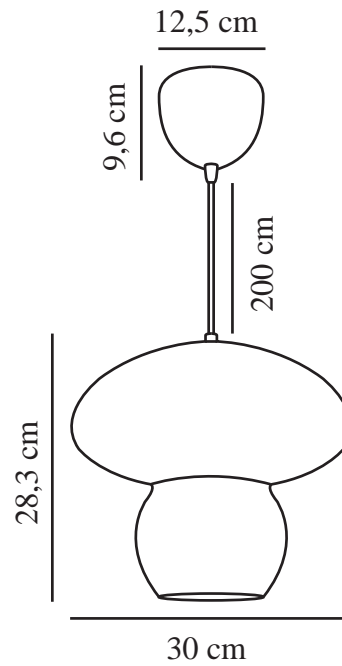

ALLIE | PENDANT | NATURE

2412753060

nordlux®

Voltage (V): 220-240 Volt
IP degree: IP20
Maximum bulb wattage (W): 25
Class (Class 1, Class 2, Class 3):
Class 2 (Double isolated)
Socket type: E27
Parallel connection: False

Primary material: Rattan
Secondary material: Metal
Colour of the cable: White
Length of the cable (cm): 200
Surface material of the cable:
Textile
Is the cable replaceable: False
Colour: Nature

Height (cm): 28.3
Width (cm): 30
Shade Diameter (cm): 30
Lenght (cm): 30

EAN: 5704924018787
TUN: 2378673
Item Number: 2412753060
Pcs Per Master Carton: 3

Sales Box Height (cm): 33
Sales Box Width(cm): 31
Sales Box Depth (cm): 31
Sales Box Volume m³ : 0.0317
Product net weight (kg): 0.8