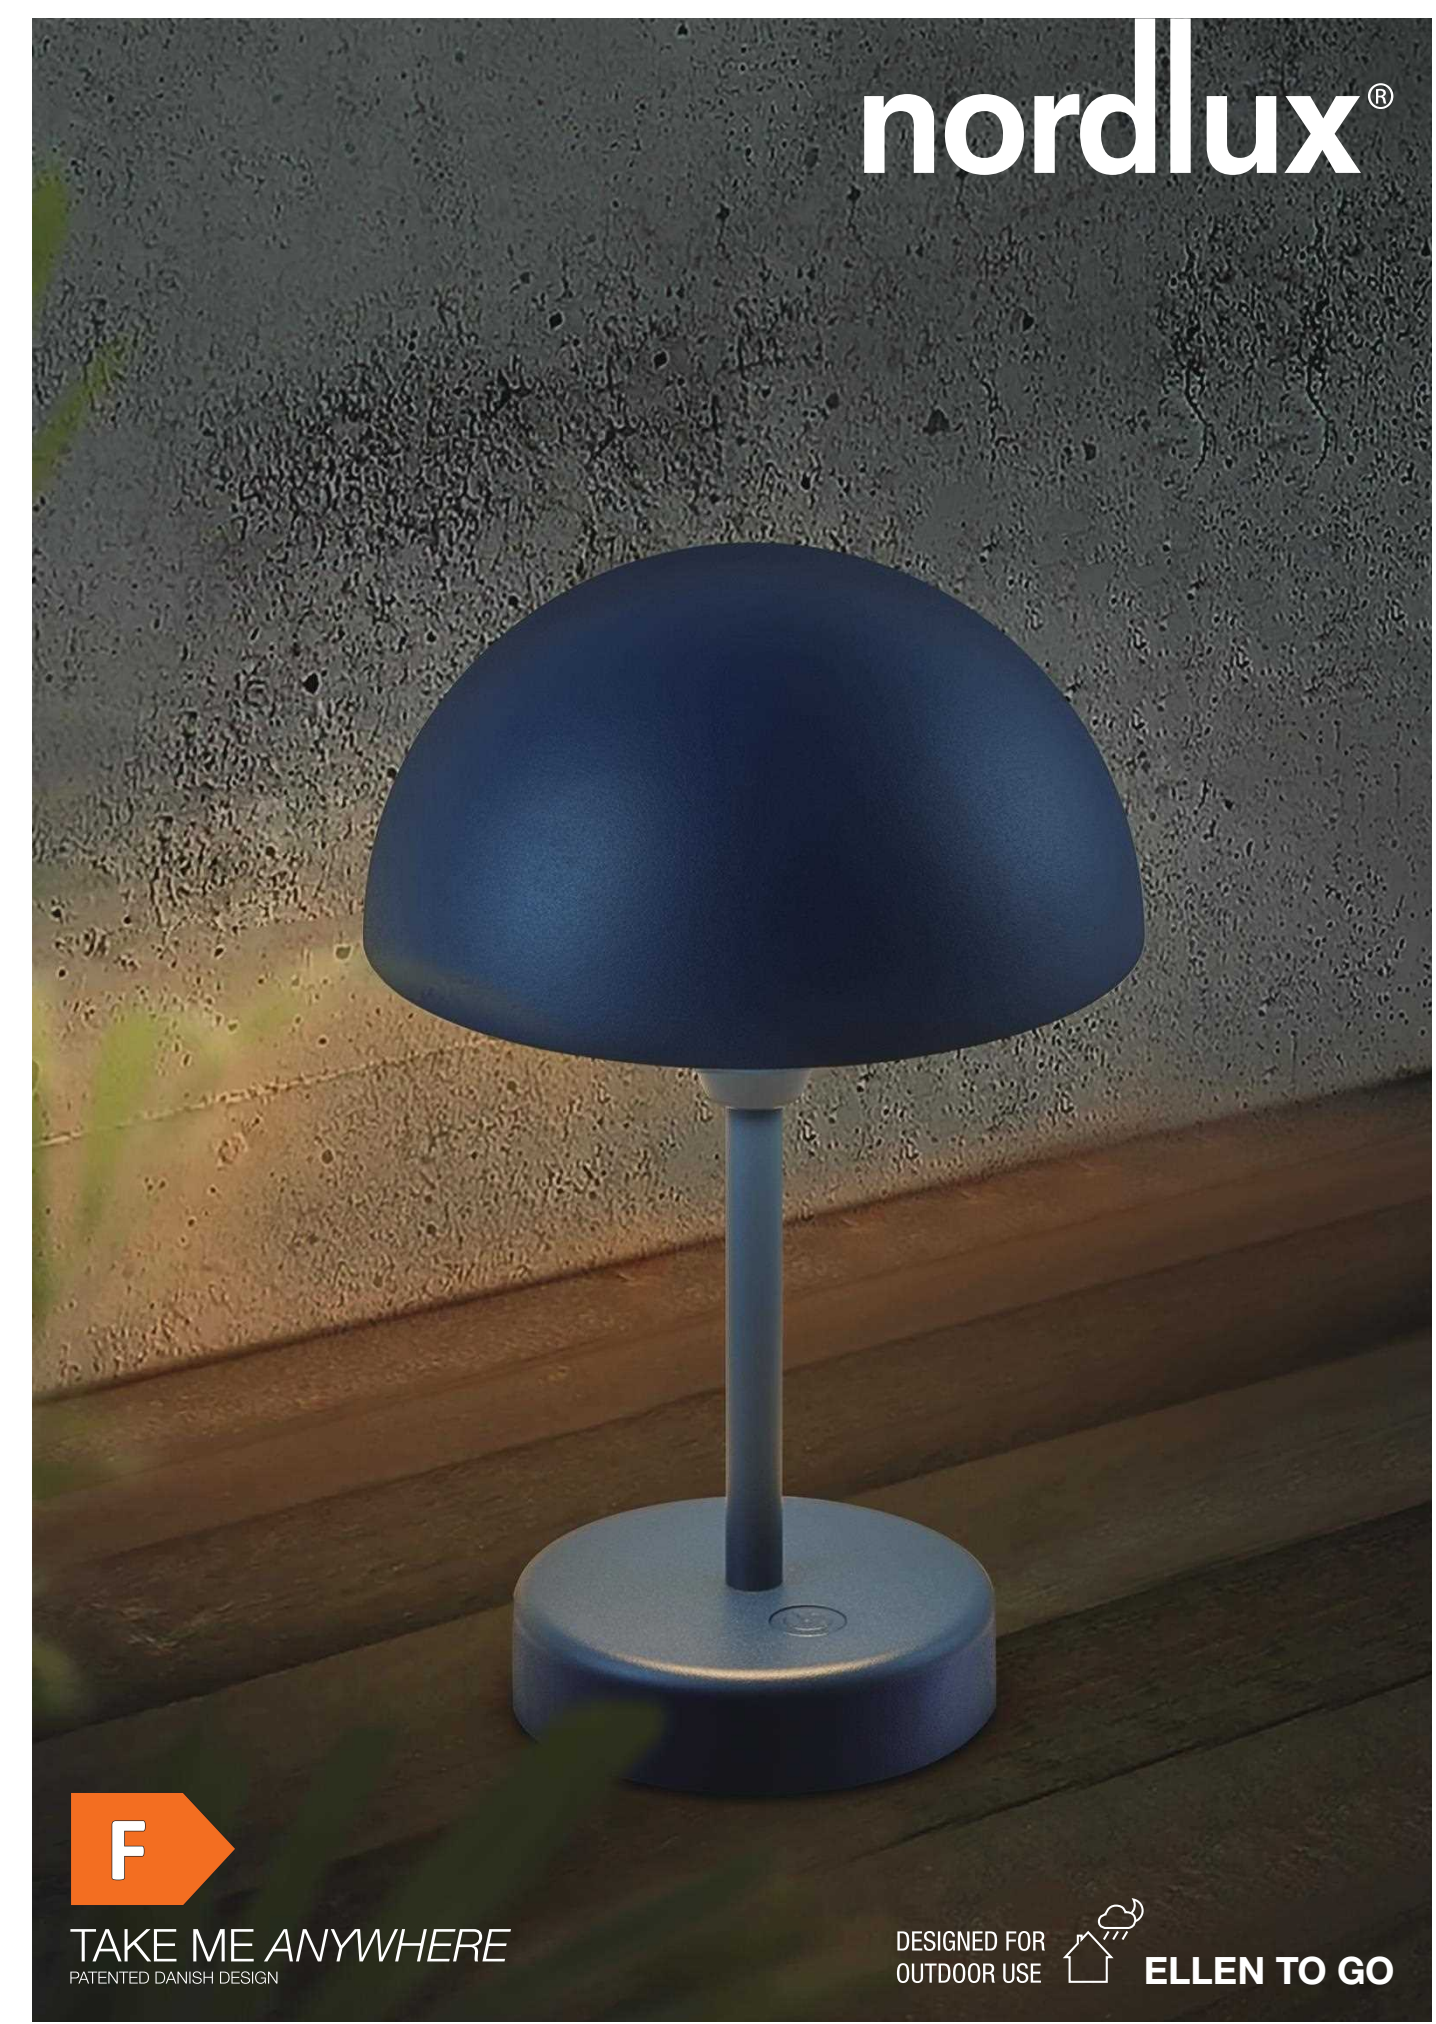

nordlux®

Ø16 cm

25 cm

Ø10 cm

ELLEN TO GO
Item No: 2418015006
Dn: 2429040
Rk: 001
Dn: 001
Rk: 001

IP44 5V, 1A

100 hrs x 12 hour lifetime
200 hrs x 6 hour lifetime
300 hrs x 4 hour lifetime

M/P

Incl. Battery

CE UK CA

5 YEAR LED GUARANTEE

3000 HOURS 3000 KELVIN

LED SW PLEASE NOTE LED MODULE IS FIXED IN LAMP

MOOD MAKER 1500m/1000m/500m OF THE WHOLE LAMP 3000m/2000m/1000m OF LIGHT SOURCE

ENERGY LABELS:

3 kWh/1000h	3 kWh/1000h

www.nordlux.com

5 704924 023965

nordlux®

F

3-STEP MOODMAKER™

TOUCH SWITCH

3.7V INCL. LONG-LIFE BATTERY

IP44 WATER RESISTANT

WARM WHITE LED 3000 KELVIN

DESIGNED FOR OUTDOOR USE

ELLEN TO GO