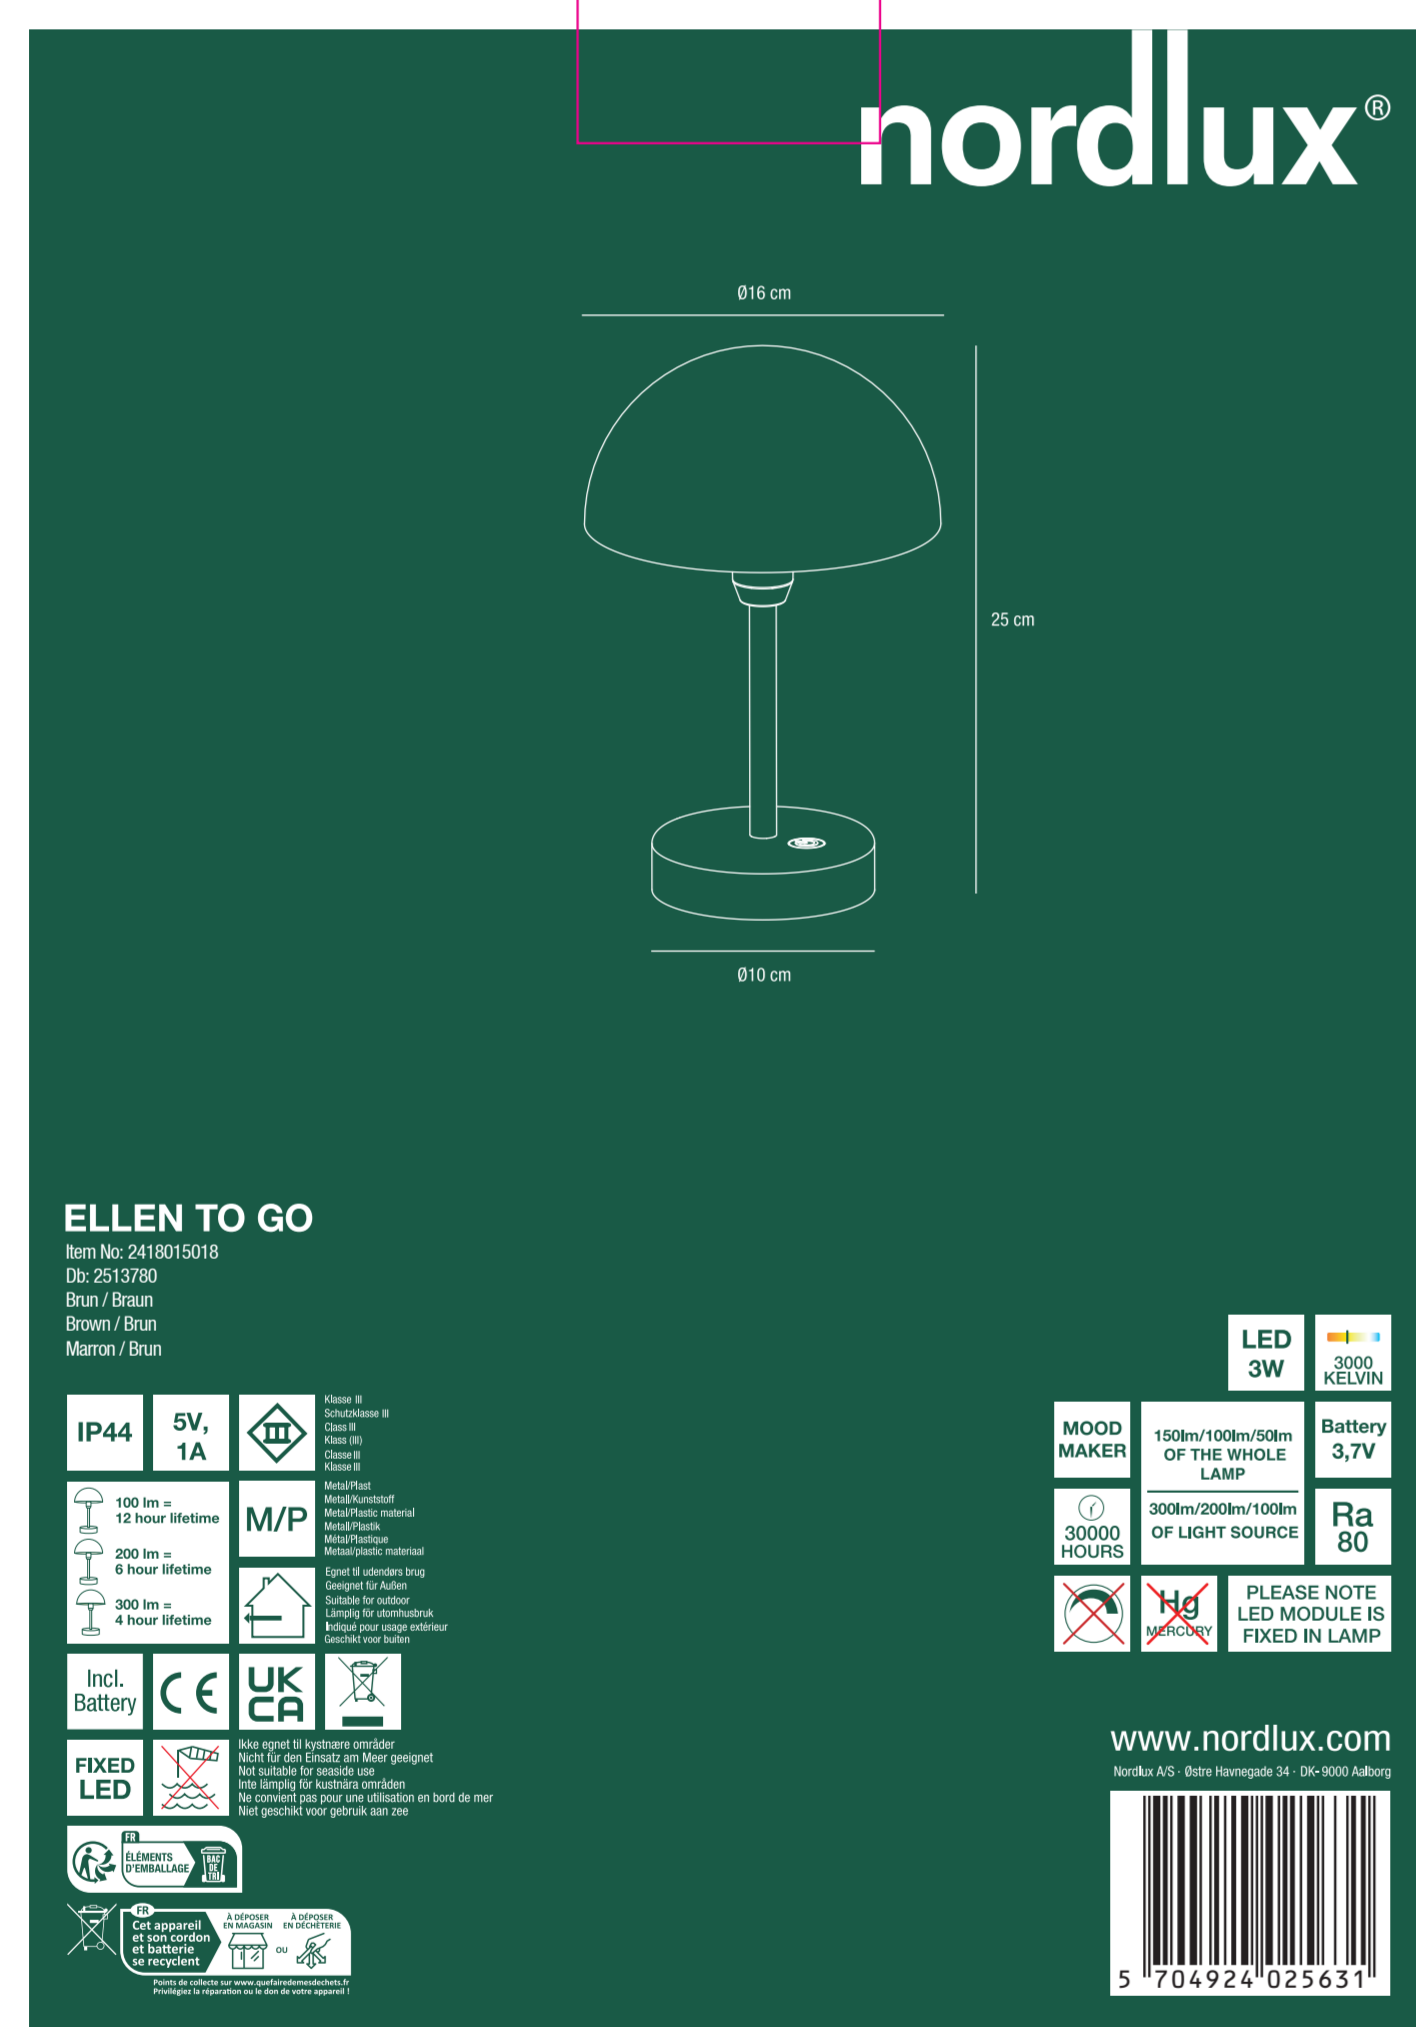

195x195x275mm

Height x Width x Depth COLOR BOX (CM)	NET WEIGHT COLOR BOX (KG)
27.5x19.5x19.5	0.17
GROSS WEIGHT COLOR BOX (KG)	VOLUME COLOR BOX (CBM)
1.1	0.01

AAD: 16032026 ST