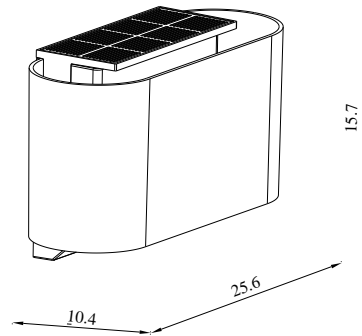

PIOLA | SOLAR LIGHT | WHITE

2418051001

nordlux®

Voltage (V): 3,7 Volt
IP degree: IP44
Class (Class 1, Class 2, Class 3):
Class 3 (12V)
Socket type: SolarLed
Parallel connection: False

Primary material: Plastic
Secondary material: Plastic
Colour: White

Height (cm): 15.7
Width (cm): 25.6
Length (cm): 25.6
Projection (cm): 10.4

EAN: 5704924017537
TUN: 2366798
Item Number: 2418051001
Pcs Per Master Carton: 3
Sales Box Height (cm): 16.5

Sales Box Width(cm): 26.5
Sales Box Depth (cm): 11
Sales Box Volume m³ : 0.0048
Product net weight (kg): 0.6771