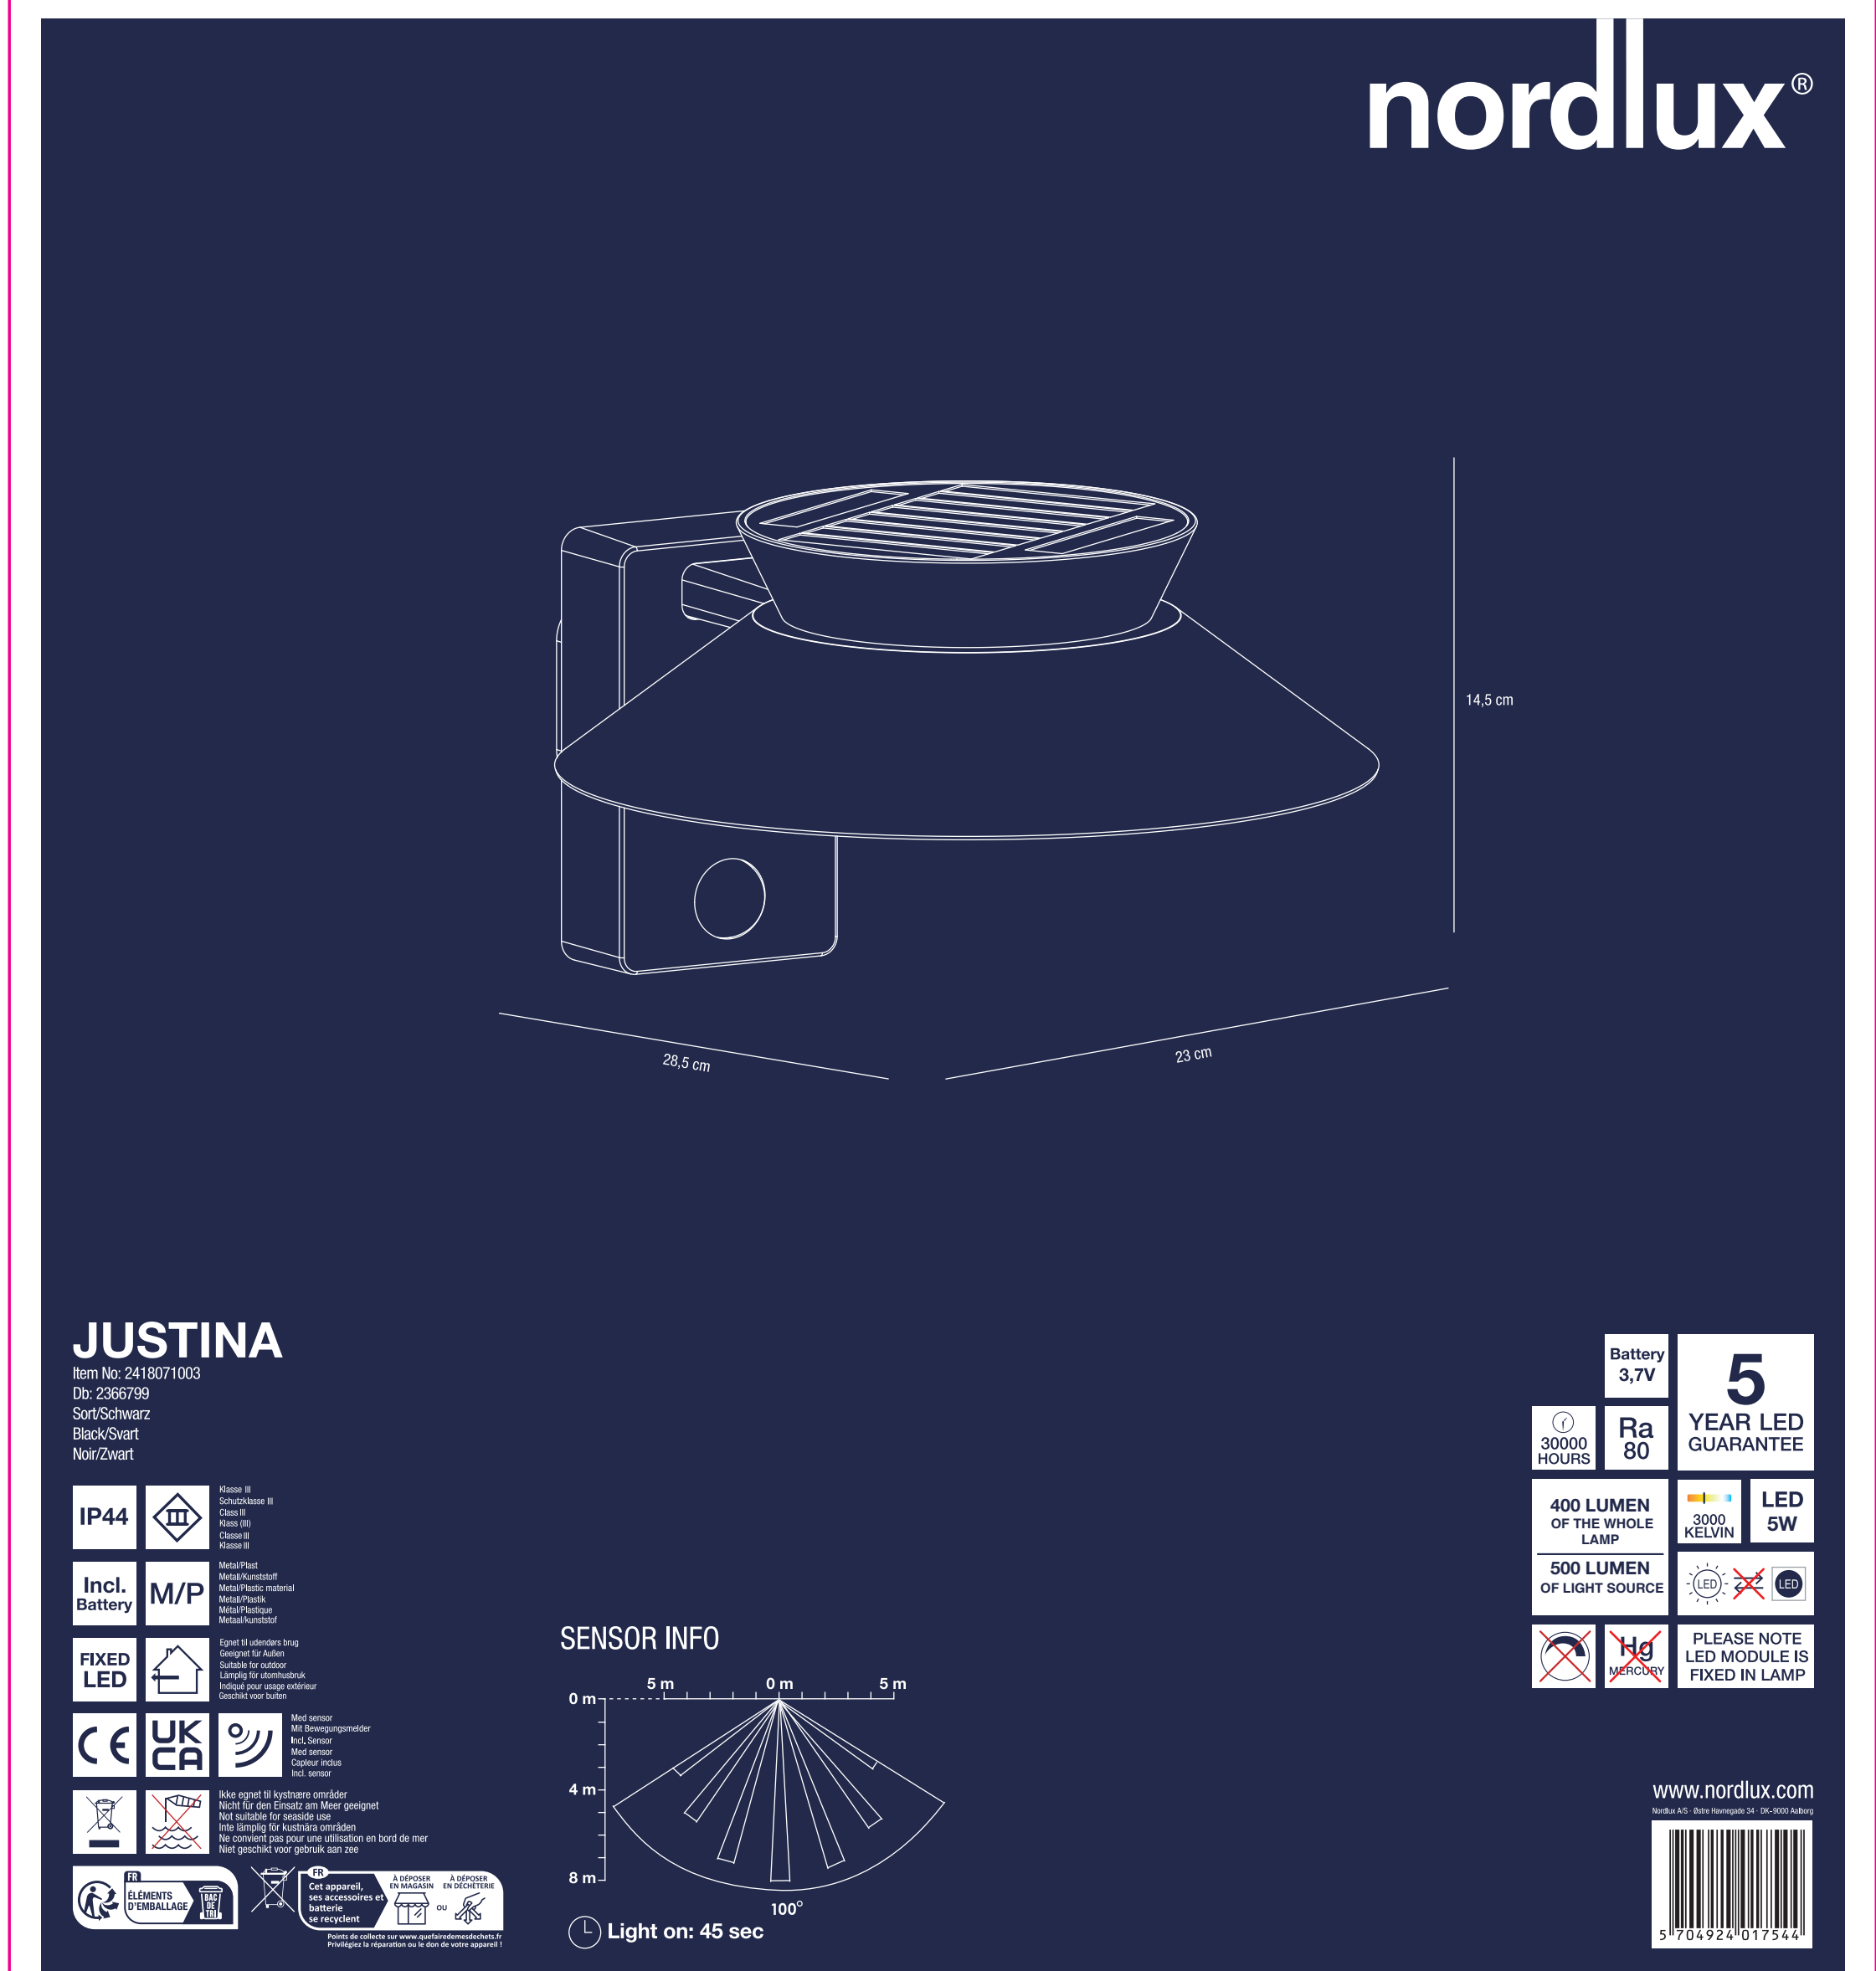

295x155x320mm

AAD: 06092023 ST