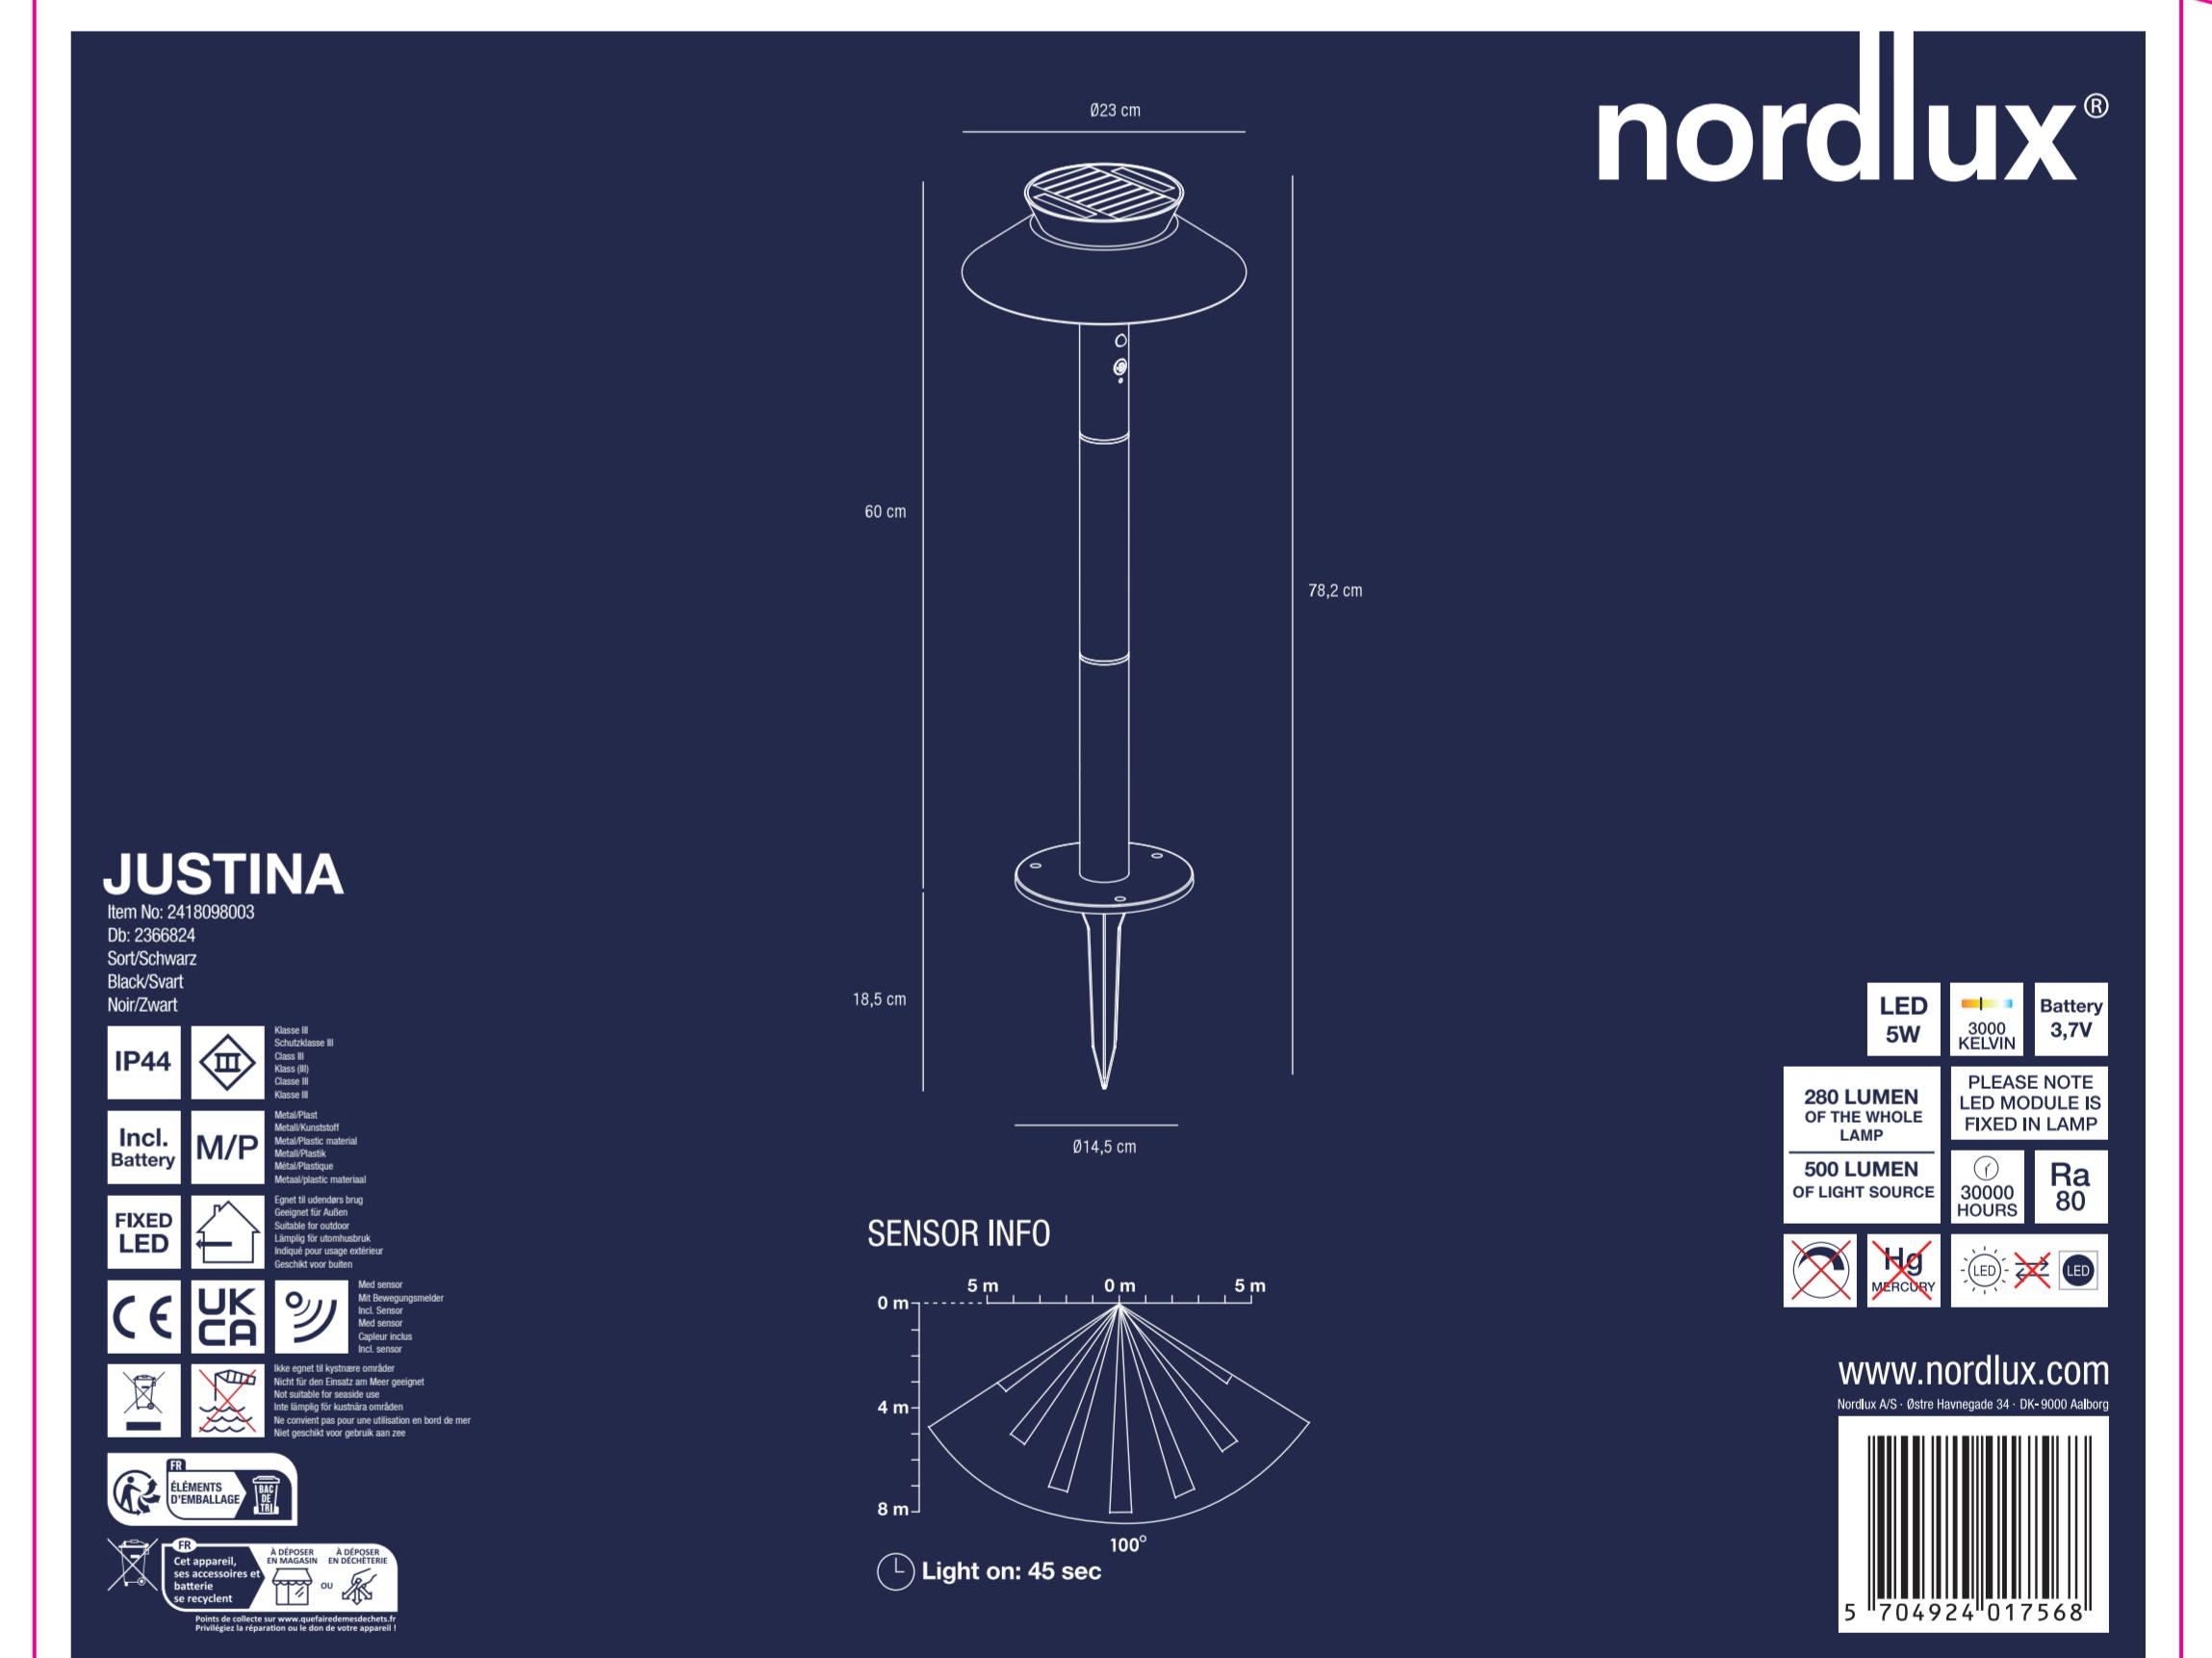

295x295x235mm