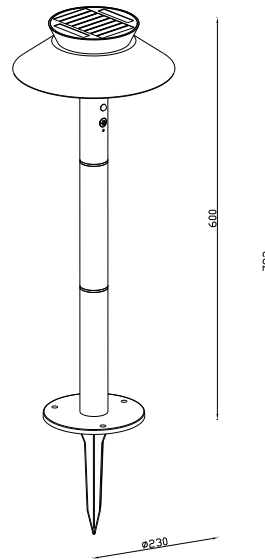

JUSTINA SOLAR | GARDEN LIGHT | BLACK

2418098003

nordlux®

Voltage (V): 3,7 Volt
IP degree: IP44
Class (Class 1, Class 2, Class 3):
Class 3 (12V)
Socket type: SolarLed
Parallel connection: False

Primary material: Metal
Secondary material: Plastic
Colour: Black

Height (cm): 60
Tube Diameter (cm): 4
Shade Diameter (cm): 23
Outdoor base dimension (cm):
14.5

EAN: 5704924017568
TUN: 2366824
Item Number: 2418098003
Pcs Per Master Carton: 3

Sales Box Height (cm): 23.5
Sales Box Width(cm): 29.5
Sales Box Depth (cm): 29.5
Sales Box Volume m³ : 0.0205
Product net weight (kg): 1.0652

- Solar charged • Motion sensor turns light on • Easy installation with no cables needed
- Dark Sky Protection • 5-year LED guarantee

The solar-powered Justina series by Danish design duo Says Who has a round, classic design with a large light surface that lights up automatically when the sensor detects motion. Perfect for placing along the driveway or a path to create visibility when you or your guests approach your home. Easy installation with no cables needed.