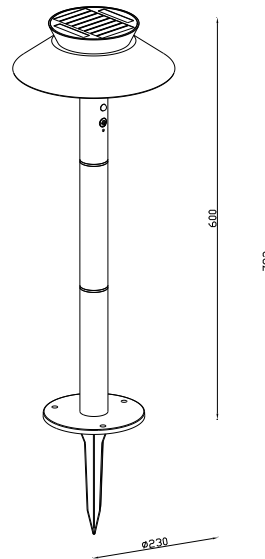

JUSTINA SOLAR | GARDEN LIGHT | ANTHRACITE nordlux®

2418098050

Voltage (V): 3,7 Volt
IP degree: IP44
Class (Class 1, Class 2, Class 3):
Class 3 (12V)
Socket type: SolarLed
Parallel connection: False

Primary material: Metal
Secondary material: Plastic
Surface material of the cable:
Plastic
Colour: Anthracite

Height (cm): 60
Tube Diameter (cm): 4
Shade Diameter (cm): 23
Outdoor base dimension (cm):
14.5

EAN: 5704924017575
TUN: 2367055
Item Number: 2418098050
Pcs Per Master Carton: 3
Sales Box Height (cm): 23.5

Sales Box Width(cm): 29.5
Sales Box Depth (cm): 29.5
Sales Box Volume m³ : 0.0205
Product net weight (kg): 1.0652

Brightness of light (Lumen): 400
Colour temperature (Kelvin):
3000K
Ra-value : 80
Lifetime (hours): 25000
Battery lasting time for each
lumen: 60 activations
Battery recharging 0%-100% (h):
7.2
Actual watt (W): 5

- Solar charged • Motion sensor turns light on • Easy installation with no cables needed
- Dark Sky Protection • 5-year LED guarantee

The solar-powered Justina series by Danish design duo Says Who has a round, classic design with a large light surface that lights up automatically when the sensor detects motion. Perfect for placing along the driveway or a path to create visibility when you or your guests approach your home. Easy installation with no cables needed.