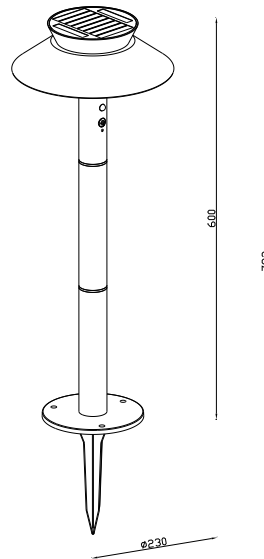

JUSTINA SOLAR | GARDEN LIGHT | ANTHRACITE **nordlux**[®]

2418098050

Voltage (V): 3,7 Volt
IP degree: IP44
Class (Class 1, Class 2, Class 3):
Class 3 (12V)
Socket type: SolarLed

Height (cm): 60
Tube Diameter (cm): 4
Shade Diameter (cm): 23
Outdoor base dimension (cm):
14.5

Sales Box Width(cm): 29.5
Sales Box Depth (cm): 29.5
Sales Box Volume m³ : 0.0205
Product net weight (kg): 1.0652

Primary material: Metal
Secondary material: Plastic
Surface material of the cable:
Plastic
Colour: Anthracite

EAN: 5704924017575
TUN: 2367055
Item Number: 2418098050
Pcs Per Master Carton: 3
Sales Box Height (cm): 23.5

Brightness of light (Lumen): 400
Colour temperature (Kelvin):
3000K
Ra-value : 80
Lifetime (hours): 25000
Battery lasting time for each
lumen: 60 activations
Battery recharging 0%-100% (h):
7.2
Energy class: Exempt
Actual watt (W): 5

- Solar charged • Motion sensor turns light on • Easy installation with no cables needed
- Dark Sky Protection • 5-year LED guarantee

The solar-powered Justina series by Danish design duo Says Who has a round, classic design with a large light surface that lights up automatically when the sensor detects motion. Perfect for placing along the driveway or a path to create visibility when you or your guests approach your home. Easy installation with no cables needed.