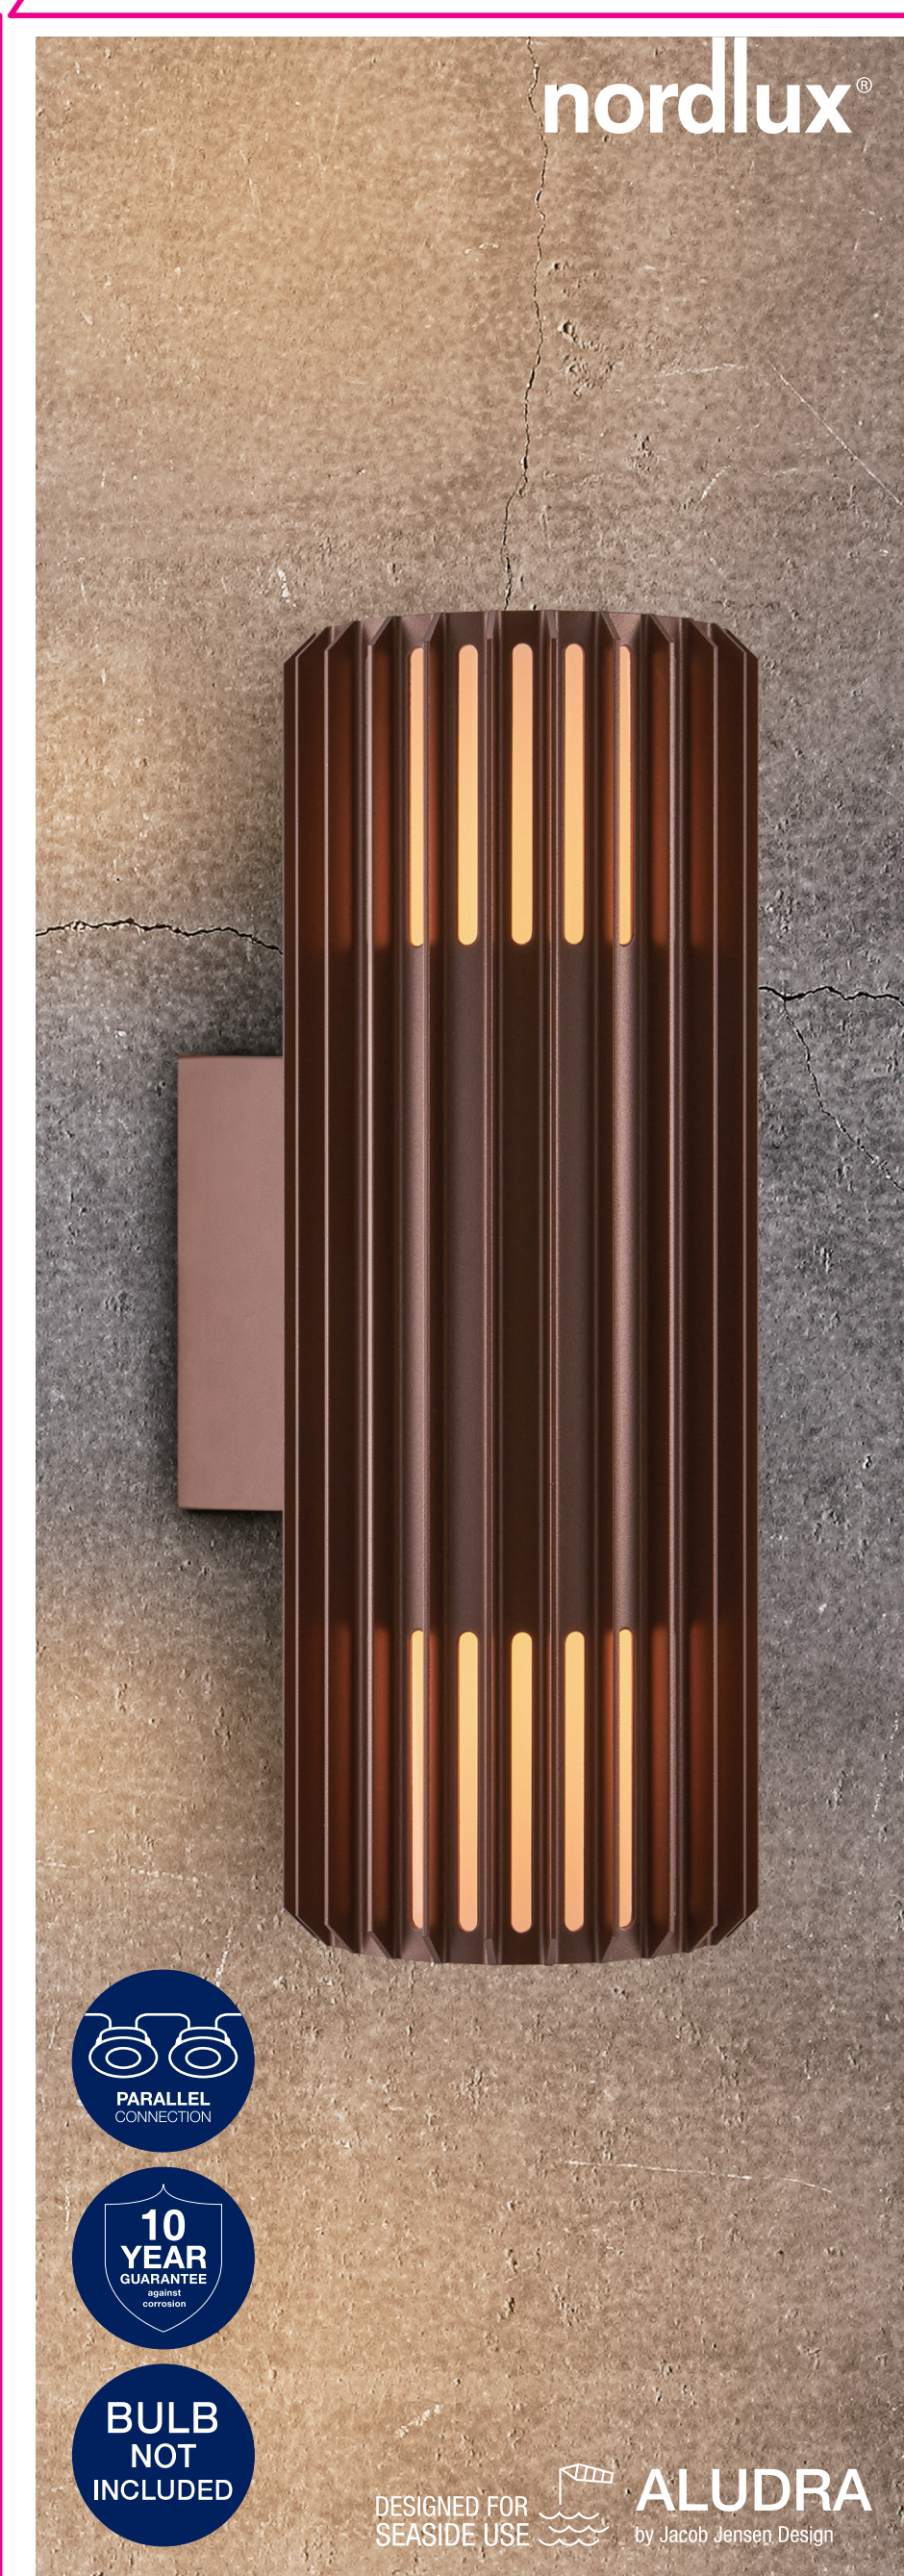

195x130x360mm

PANTONE 2767 C

AAO: 18032026 NS
Nordlux UK
Unit B3, Sykeside Drive
Altham, BB5 5YE
01200422777

Height x Width x Depth COLOR BOX (CM)	NET WEIGHT COLOR BOX (KG)
36 x 19.5 x 13	0.18
GROSS WEIGHT COLOR BOX (KG)	VOLUME COLOR BOX (CBM)
1.88	0.009