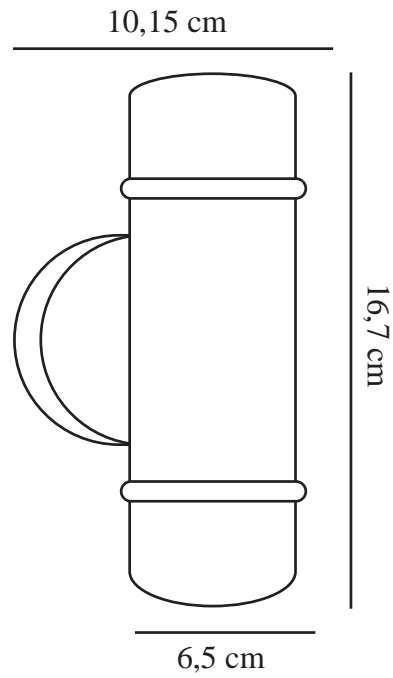

ARTILUS | WALL LIGHT | BLACK

2418151003

nordlux®

Voltage (V): 220-240 Volt
IP degree: IP54
Maximum bulb wattage (W):
2x25W
Class (Class 1, Class 2, Class 3):
Class 1 (Earth contact)
Socket type: GU10
Parallel connection: True

Height (cm): 16.7
Width (cm): 9
Shade Diameter (cm): 6.5
EAN: 5704924017629
TUN: 2366805
Item Number: 2418151003

Pcs Per Master Carton: 3
Sales Box Height (cm): 18
Sales Box Width(cm): 11.5
Sales Box Depth (cm): 10
Sales Box Volume m³ : 0.0021
Product net weight (kg): 0.375

Primary material: Aluminium
Secondary material: Glass
Colour: Black

- Romantic design
- Lights both up and down
- Parallel connection possible
- Possibility for side entry of cable

The Artilus wall lamp features a round, elegant design that complements a variety of architectural styles and outdoor settings. It creates a beautiful lighting effect on the wall with both upward- and downward-facing light.