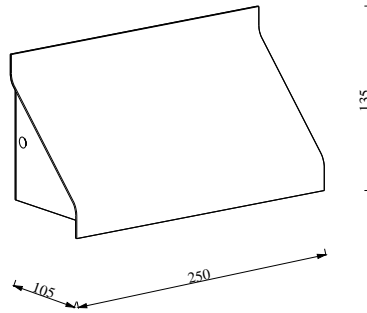

TADAS | WALL LIGHT | BLACK

2418171003

nordlux®

Voltage (V): 220-240 Volt
IP degree: IP54
Maximum bulb wattage (W): 12W
Class (Class 1, Class 2, Class 3):
Class 2 (Double isolated)
Socket type: E14
Parallel connection: True

Height (cm): 13.5
Width (cm): 25
Projection (cm): 10.5
EAN: 5704924017636
TUN: 2366806
Item Number: 2418171003

Pcs Per Master Carton: 3
Sales Box Height (cm): 26
Sales Box Width(cm): 14.5
Sales Box Depth (cm): 11.5
Sales Box Volume m³ : 0.0043
Product net weight (kg): 0.632

Primary material: Aluminium
Secondary material: Glass
Colour: Black

• Timeless design • Parallel connection possible

Tadas by French designer Darrow has a streamlined and modern design. The shade ensures pleasant up- and downward-facing lighting and a minimalist design expression with clean lines.