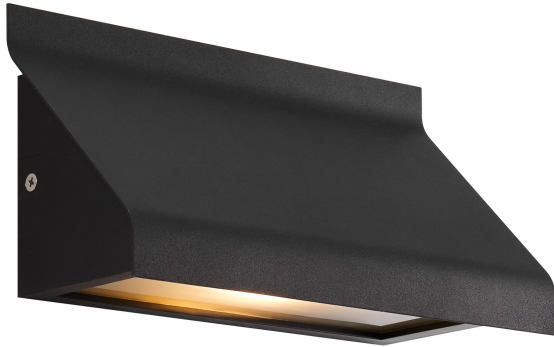

TADAS | WALL LIGHT | BLACK

2418171003

nordlux®

Voltage (V): 220-240 Volt
IP degree: IP54
Maximum bulb wattage (W): 12W
Class (Class 1, Class 2, Class 3):
Class 2 (Double isolated)
Socket type: E14
Parallel connection: True

Height (cm): 13.5
Width (cm): 25
Projection (cm): 10.5
EAN: 5704924017636
TUN: 2366806
Item Number: 2418171003

Pcs Per Master Carton: 3
Sales Box Height (cm): 26
Sales Box Width(cm): 14.5
Sales Box Depth (cm): 11.5
Sales Box Volume m³ : 0.0043
Product net weight (kg): 0.632

Primary material: Aluminium
Secondary material: Glass
Colour: Black

• Timeless design • Parallel connection possible

Tadas by French designer Darrow has a streamlined and modern design. The shade ensures pleasant up- and downward-facing lighting and a minimalist design expression with clean lines.