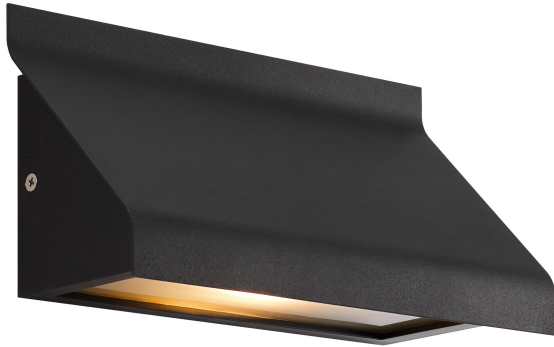

TADAS | WALL LIGHT | BLACK

2418171003

nordlux®

Voltage (V): 220-240 Volt
IP degree: IP54
Maximum bulb wattage (W): 12W
Class (Class 1, Class 2, Class 3):
Class 2 (Double isolated)
Socket type: E14
Parallel connection: True

Height (cm): 13.5
Width (cm): 25
Projection (cm): 10.5
EAN: 5704924017636
TUN: 2366806
Item Number: 2418171003

Pcs Per Master Carton: 3
Sales Box Height (cm): 26
Sales Box Width(cm): 14.5
Sales Box Depth (cm): 11.5
Sales Box Volume m³ : 0.0043
Product net weight (kg): 0.632

Primary material: Aluminium
Secondary material: Glass
Colour: Black

• Timeless design • Parallel connection possible

Tadas by French designer Darrow has a streamlined and modern design. The shade ensures pleasant, downward-facing lighting and a minimalist design expression with clean lines.