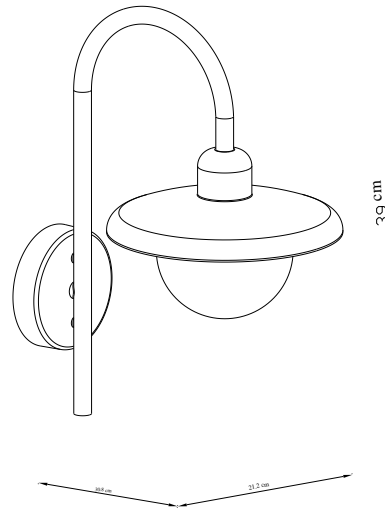

BERLO | WALL LIGHT | BLACK

2418191003

nordlux®

Voltage (V): 220-240 Volt
IP degree: IP44
Maximum bulb wattage (W): 10W
Class (Class 1, Class 2, Class 3):
Class 1 (Earth contact)
Socket type: E27
Parallel connection: True

Primary material: Metal
Secondary material: Plastic
Colour: Black

Height (cm): 39
Tube Diameter (cm): 1.6
Shade Diameter (cm): 21.2
Outdoor base dimension (cm): 11
Projection (cm): 30.8

EAN: 5704924017643
TUN: 2366807
Item Number: 2418191003

Pcs Per Master Carton: 3
Sales Box Height (cm): 44
Sales Box Width (cm): 37.5
Sales Box Depth (cm): 29
Sales Box Volume m³ : 0.0478
Product net weight (kg): 1.0634

• Romantic design • Parallel connection possible

Berlo is a classic wall light with elegantly curved lines and an almost vintage, romantic design. The large diffuser ensures pleasant and glare-free light while still providing good, practical outdoor light.