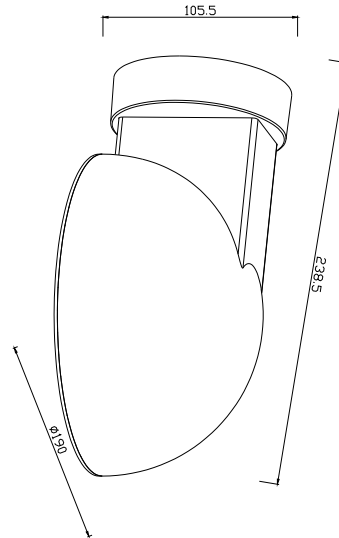

# CLARSO | WALL LIGHT | BLACK

2418211003

nordlux®

Voltage (V): 220-240 Volt  
IP degree: IP44  
Maximum bulb wattage (W): 10W  
Class (Class 1, Class 2, Class 3):  
Class 2 (Double isolated)  
Socket type: E27  
Parallel connection: True  
  
Primary material: Plastic  
Secondary material: Plastic  
Colour: Black

Height (cm): 10.5  
Shade Diameter (cm): 19  
Outdoor base dimension (cm):  
10.5  
Projection (cm): 23.8

EAN: 5704924017773  
TUN: 2366809  
Item Number: 2418211003  
Pcs Per Master Carton: 3

Sales Box Height (cm): 25  
Sales Box Width(cm): 20  
Sales Box Depth (cm): 11.5  
Sales Box Volume m<sup>3</sup> : 0.0058  
Product net weight (kg): 0.3592

• Dark Sky Protection • Parallel connection possible

With a streamlined, modern design, the Clarso wall light by French designer Darrow will fit perfectly into most exterior designs. The lamp emits pleasant, downward-facing light that is perfect next to your front door, by your garage or by your terrace.