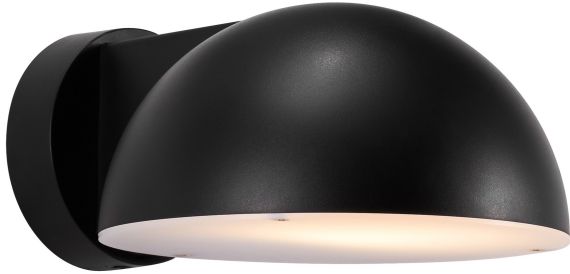

CLARSO | WALL LIGHT | BLACK

2418211003

nordlux®

Voltage (V): 220-240 Volt
IP degree: IP44
Maximum bulb wattage (W): 10W
Class (Class 1, Class 2, Class 3):
Class 2 (Double isolated)
Socket type: E27
Parallel connection: True

Height (cm): 10.5
Shade Diameter (cm): 19
Projection (cm): 23.8
EAN: 5704924017773
TUN: 2366809
Item Number: 2418211003

Pcs Per Master Carton: 3
Sales Box Height (cm): 25
Sales Box Width(cm): 20
Sales Box Depth (cm): 11.5
Sales Box Volume m³ : 0.0058
Product net weight (kg): 0.3592

Primary material: Plastic
Secondary material: Plastic
Colour: Black

• Dark Sky Protection • Parallel connection possible

With a streamlined, modern design, the Clarso wall light by French designer Darrow will fit perfectly into most exterior designs. The lamp emits pleasant, downward-facing light that is perfect next to your front door, by your garage or by your terrace.