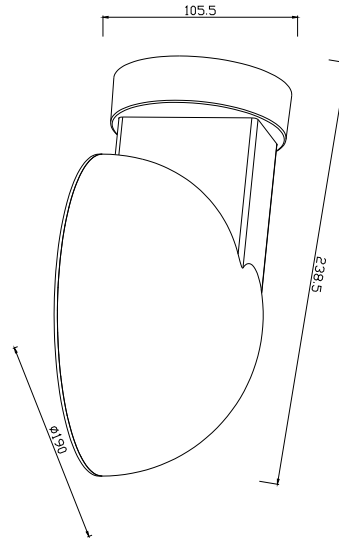

CLARSO | WALL LIGHT | BLACK

2418211003

nordlux®

Voltage (V): 220-240 Volt
IP degree: IP44
Maximum bulb wattage (W): 10W
Class (Class 1, Class 2, Class 3):
Class 2 (Double isolated)
Socket type: E27
Parallel connection: True

Height (cm): 10.5
Shade Diameter (cm): 19
Projection (cm): 23.8
EAN: 5704924017773
TUN: 2366809
Item Number: 2418211003

Pcs Per Master Carton: 3
Sales Box Height (cm): 25
Sales Box Width(cm): 20
Sales Box Depth (cm): 11.5
Sales Box Volume m³ : 0.0058
Product net weight (kg): 0.3592

Primary material: Plastic
Secondary material: Plastic
Colour: Black

• Dark Sky Protection • Parallel connection possible

With a streamlined, modern design, the Clarso wall light by French designer Darrow will fit perfectly into most exterior designs. The lamp emits pleasant, downward-facing light that is perfect next to your front door, by your garage or by your terrace.