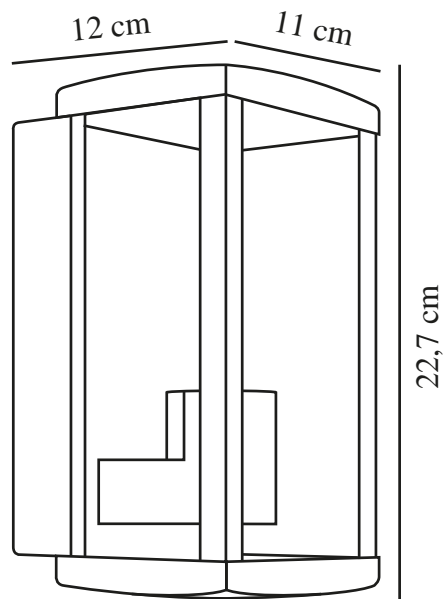

LUCHY | WALL LIGHT | BLACK

2418231003

nordlux®

Voltage (V): 220-240 Volt
IP degree: IP44
Maximum bulb wattage (W): 10W
Class (Class 1, Class 2, Class 3):
Class 2 (Double isolated)
Socket type: E27
Parallel connection: True

Height (cm): 22.7
Width (cm): 11
Projection (cm): 12
EAN: 5704924017780
TUN: 2366810
Item Number: 2418231003

Pcs Per Master Carton: 3
Sales Box Height (cm): 25
Sales Box Width(cm): 13.5
Sales Box Depth (cm): 12.5
Sales Box Volume m³ : 0.0042
Product net weight (kg): 0.906

Primary material: Metal
Secondary material: Glass
Colour: Black

• Romantic design • Parallel connection possible

Luchy is a modern lantern that fits both classic and more contemporary architecture. The black metal frame combined with the large glass panes result in a light and airy design. Choose a decorative bulb and create your own personal style.