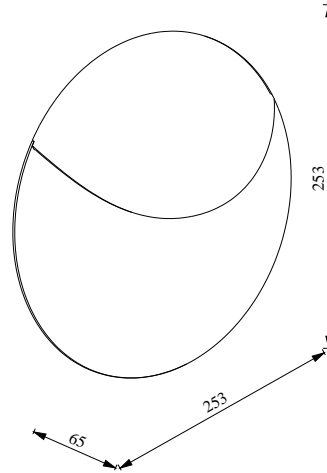

VALOPIN | WALL LIGHT | SEASIDE BLACK

2418251003

nordlux®

Voltage (V): 220-240 Volt
IP degree: IP54
Class (Class 1, Class 2, Class 3):
Class 1 (Earth contact)
Socket type: LED Module
Parallel connection: True

Primary material: Aluminium
Secondary material: Plastic
Suitable for Seaside: True
Colour: Seaside black

Height (cm): 25.3
Projection (cm): 6.5
EAN: 5704924017797
TUN: 2366811
Item Number: 2418251003
Pcs Per Master Carton: 3
Sales Box Height (cm): 26

Sales Box Width(cm): 26
Sales Box Depth (cm): 7
Sales Box Volume m³ : 0.0047
Product net weight (kg): 0.63

Brightness of light (Lumen): 140
Colour temperature (Kelvin):
3000K
Ra-value : 80
Lifetime (hours): 30000
Actual watt (W): 11