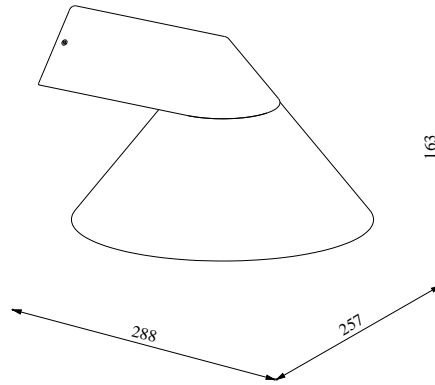

LINAS | WALL LIGHT | BLACK

2418291003

nordlux®

Voltage (V): 220-240 Volt
IP degree: IP54
Maximum bulb wattage (W): 15W
Class (Class 1, Class 2, Class 3):
Class 1 (Earth contact)
Socket type: E27
Parallel connection: True

Height (cm): 16.3
Shade Diameter (cm): 25.7
Projection (cm): 28.8
EAN: 5704924017674
TUN: 2366813
Item Number: 2418291003
Pcs Per Master Carton: 3

Sales Box Height (cm): 27.5
Sales Box Width(cm): 27.5
Sales Box Depth (cm): 12
Sales Box Volume m³ : 0.0091
Product net weight (kg): 0.926

Primary material: Aluminium
Secondary material:
Polycarbonate
Colour: Black

• Soft, pleasant light • Parallel connection possible

Linax is an elegant wall lamp with a streamlined, conical design. The large shade ensures even light distribution, which makes the lamp perfect for placing next to your front door or along walking paths where good lighting is needed.