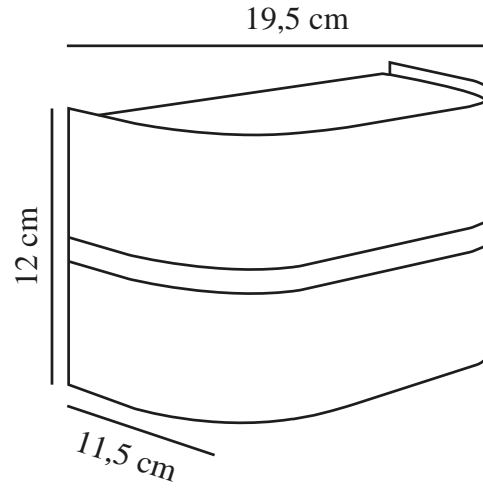

SIBELIS | WALL LIGHT | BLACK

2418311003

nordlux®

Voltage (V): 220-240 Volt
IP degree: IP44
Maximum bulb wattage (W): 10W
Class (Class 1, Class 2, Class 3):
Class 2 (Double isolated)
Socket type: E27
Parallel connection: True

Height (cm): 12
Width (cm): 19.5
Projection (cm): 11.5
EAN: 5704924017681
TUN: 2366814
Item Number: 2418311003

Pcs Per Master Carton: 3
Sales Box Height (cm): 23
Sales Box Width(cm): 20.5
Sales Box Depth (cm): 16.5
Sales Box Volume m³ : 0.0078
Product net weight (kg): 0.434