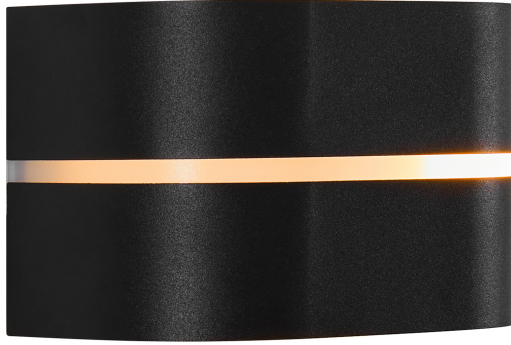

SIBELIS | WALL LIGHT | BLACK

2418311003

nordlux®

Voltage (V): 220-240 Volt
IP degree: IP44
Maximum bulb wattage (W): 10W
Class (Class 1, Class 2, Class 3):
Class 2 (Double isolated)
Socket type: E27
Parallel connection: True

Height (cm): 12
Width (cm): 19.5
Projection (cm): 11.5
EAN: 5704924017681
TUN: 2366814
Item Number: 2418311003

Pcs Per Master Carton: 3
Sales Box Height (cm): 23
Sales Box Width(cm): 20.5
Sales Box Depth (cm): 16.5
Sales Box Volume m³ : 0.0078
Product net weight (kg): 0.434

Primary material: Plastic
Secondary material: Aluminium
Colour: Black

- Simple and timeless design
- Soft, pleasant light
- Parallel connection possible

Sibelis has a simple and timeless design with lightly curved shapes and clean lines. The white diffuser ensures soft, pleasant lighting for your outdoor spaces.