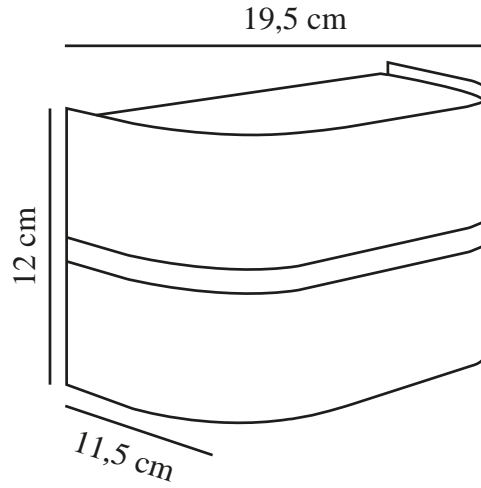

SIBELIS | WALL LIGHT | ANTHRACITE

2418311050

nordlux®

Voltage (V): 220-240 Volt
IP degree: IP44
Maximum bulb wattage (W): 10W
Class (Class 1, Class 2, Class 3):
Class 2 (Double isolated)
Socket type: E27
Parallel connection: True

Height (cm): 12
Width (cm): 19.5
Projection (cm): 11.5
EAN: 5704924017698
TUN: 2366815
Item Number: 2418311050

Pcs Per Master Carton: 3
Sales Box Height (cm): 23
Sales Box Width(cm): 20.5
Sales Box Depth (cm): 16.5
Sales Box Volume m³ : 0.0078
Product net weight (kg): 0.434