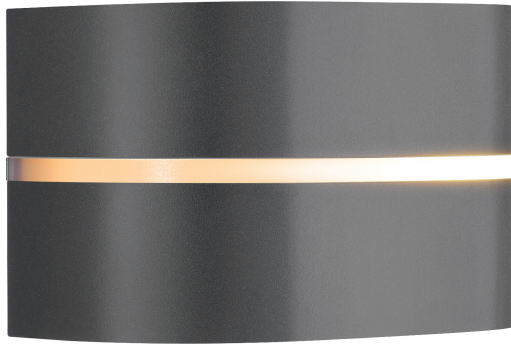

SIBELIS | WALL LIGHT | ANTHRACITE

2418311050

nordlux®

Voltage (V): 220-240 Volt
IP degree: IP44
Maximum bulb wattage (W): 10W
Class (Class 1, Class 2, Class 3):
Class 2 (Double isolated)
Socket type: E27
Parallel connection: True

Height (cm): 12
Width (cm): 19.5
Projection (cm): 11.5
EAN: 5704924017698
TUN: 2366815
Item Number: 2418311050

Pcs Per Master Carton: 3
Sales Box Height (cm): 23
Sales Box Width(cm): 20.5
Sales Box Depth (cm): 16.5
Sales Box Volume m³ : 0.0078
Product net weight (kg): 0.434

Primary material: Plastic
Secondary material: Aluminium
Colour: Anthracite

- Simple and timeless design
- Soft, pleasant light
- Parallel connection possible

Sibelis has a simple and timeless design with lightly curved shapes and clean lines. The white diffuser ensures soft, pleasant lighting for your outdoor spaces.